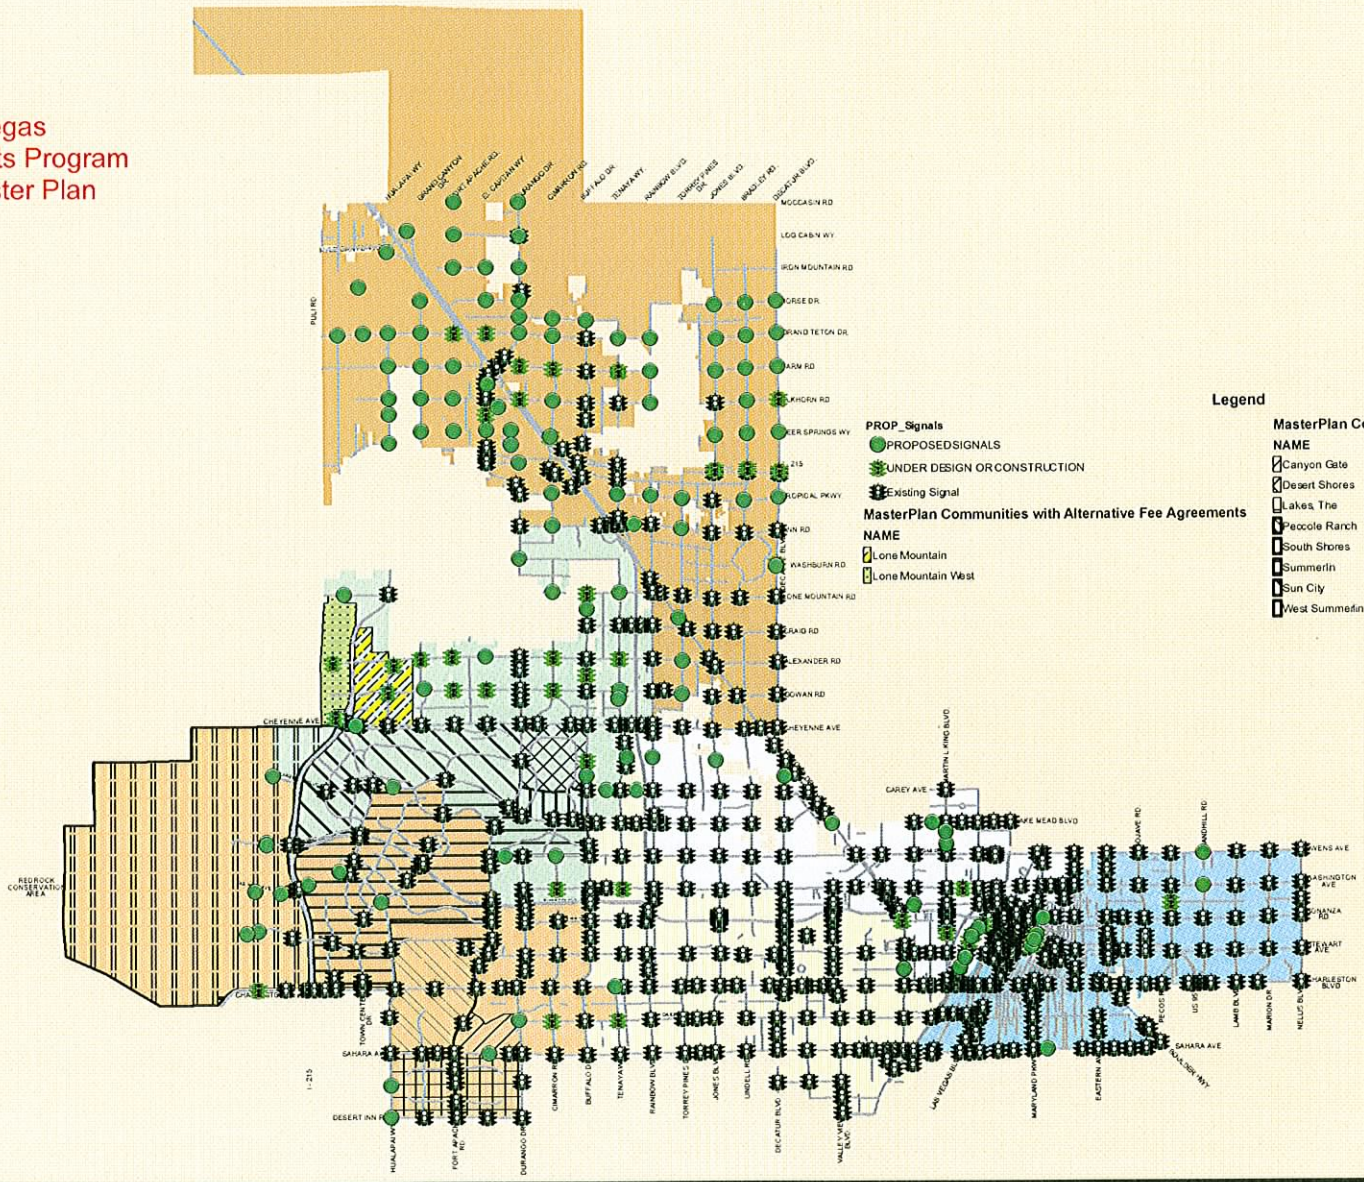

City of Las Vegas Capital Improvements Program Traffic Signal Master Plan

- PROP_Signals**
- PROPOSEDSIGNALS
 - 🌳 UNDER DESIGN OR CONSTRUCTION
 - 🚦 Existing Signal
- MasterPlan Communities with Alternative Fee Agreements**
- NAME**
- 🟡 Lone Mountain
 - 🟡 Lone Mountain West

- Legend**
- MasterPlan Communities Exempt from TIF Program**
- NAME**
- 🟦 Canyon Gate
 - 🟦 Desert Shores
 - 🟦 Lakes The
 - 🟦 Peccole Ranch
 - 🟦 Summerlin
 - 🟦 Sun City
 - 🟦 West Summerlin