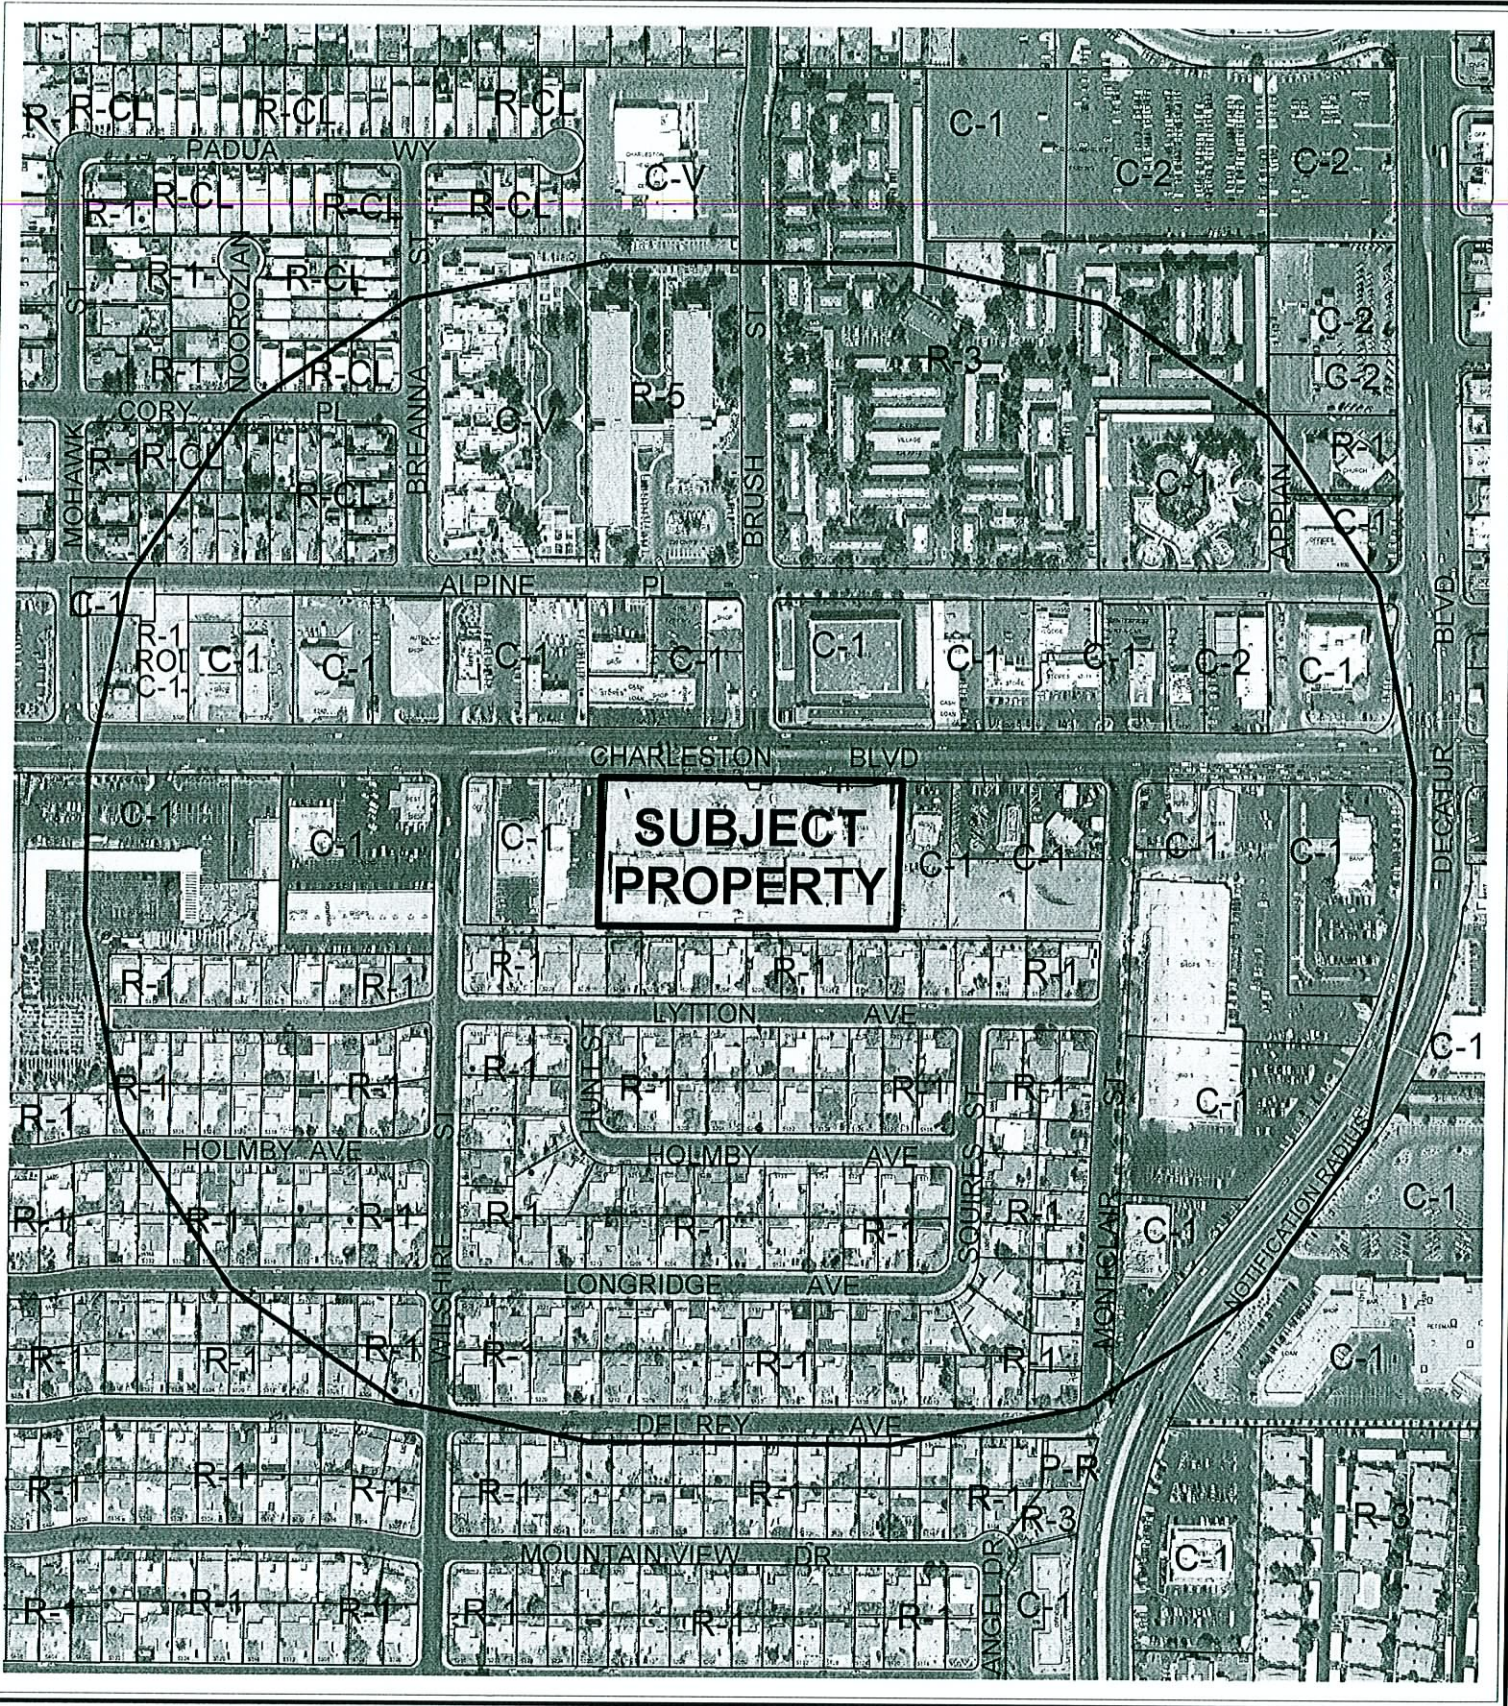

CASE: **SUP-15008**

RADIUS: 1000 FT

ZONING OF SUBJECT PROPERTY: C-1 (LIMITED COMMERCIAL)

CASE: **SUP-15008**

RADIUS: 1000 FT

ZONING OF SUBJECT PROPERTY: C-1 (LIMITED COMMERCIAL)