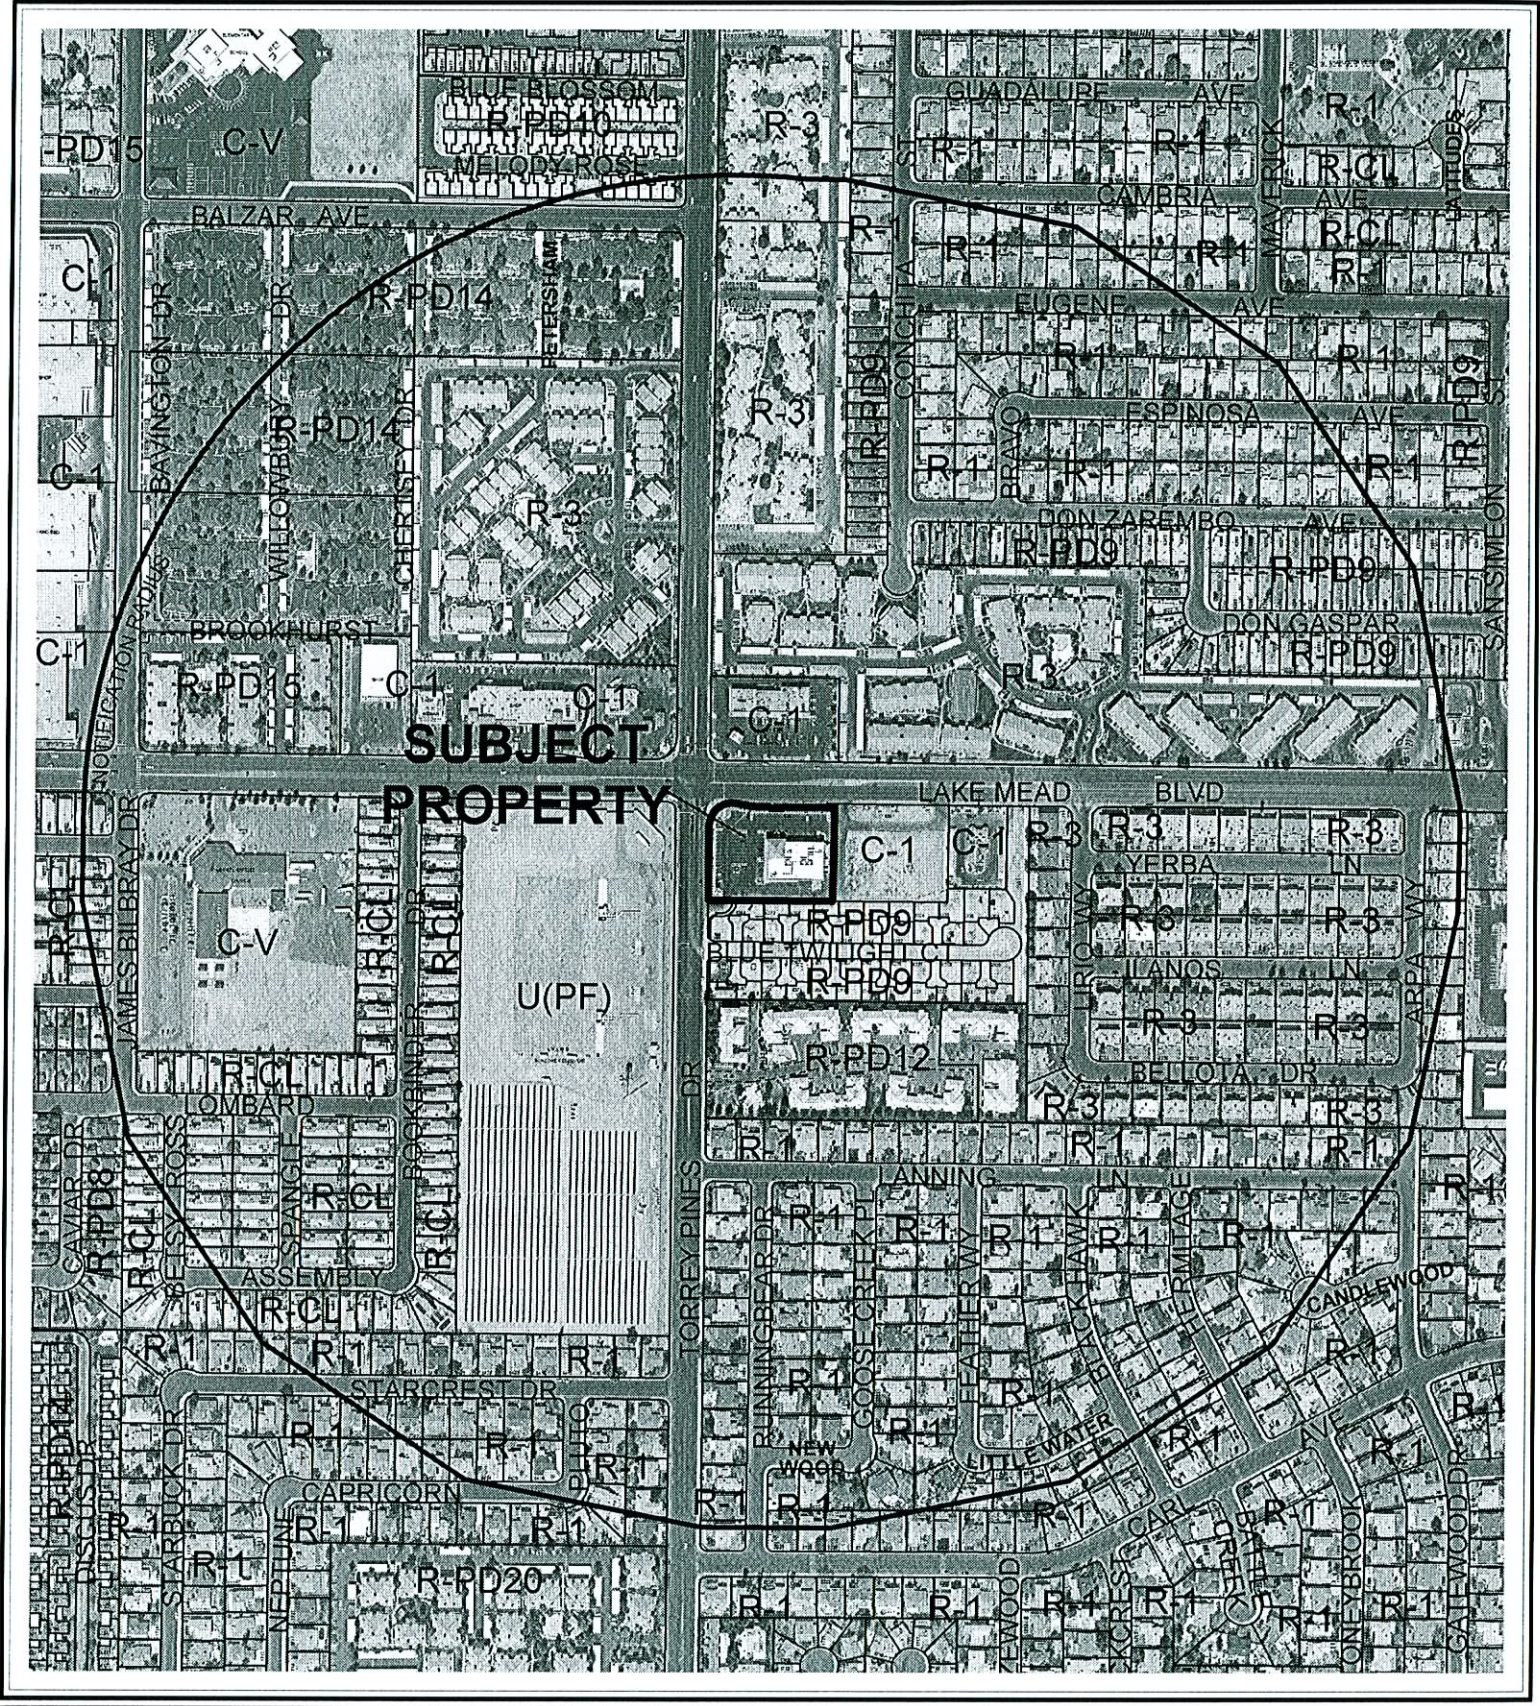

**SUBJECT
PROPERTY**

CASE: SUP-14687

RADIUS: 1500 FT

ZONING OF SUBJECT PROPERTY: C-1 (LIMITED COMMERCIAL)

0 300 600 Feet

CASE: **SUP-14687**

RADIUS: 1500 FT

ZONING OF SUBJECT PROPERTY: C-1 (LIMITED COMMERCIAL)