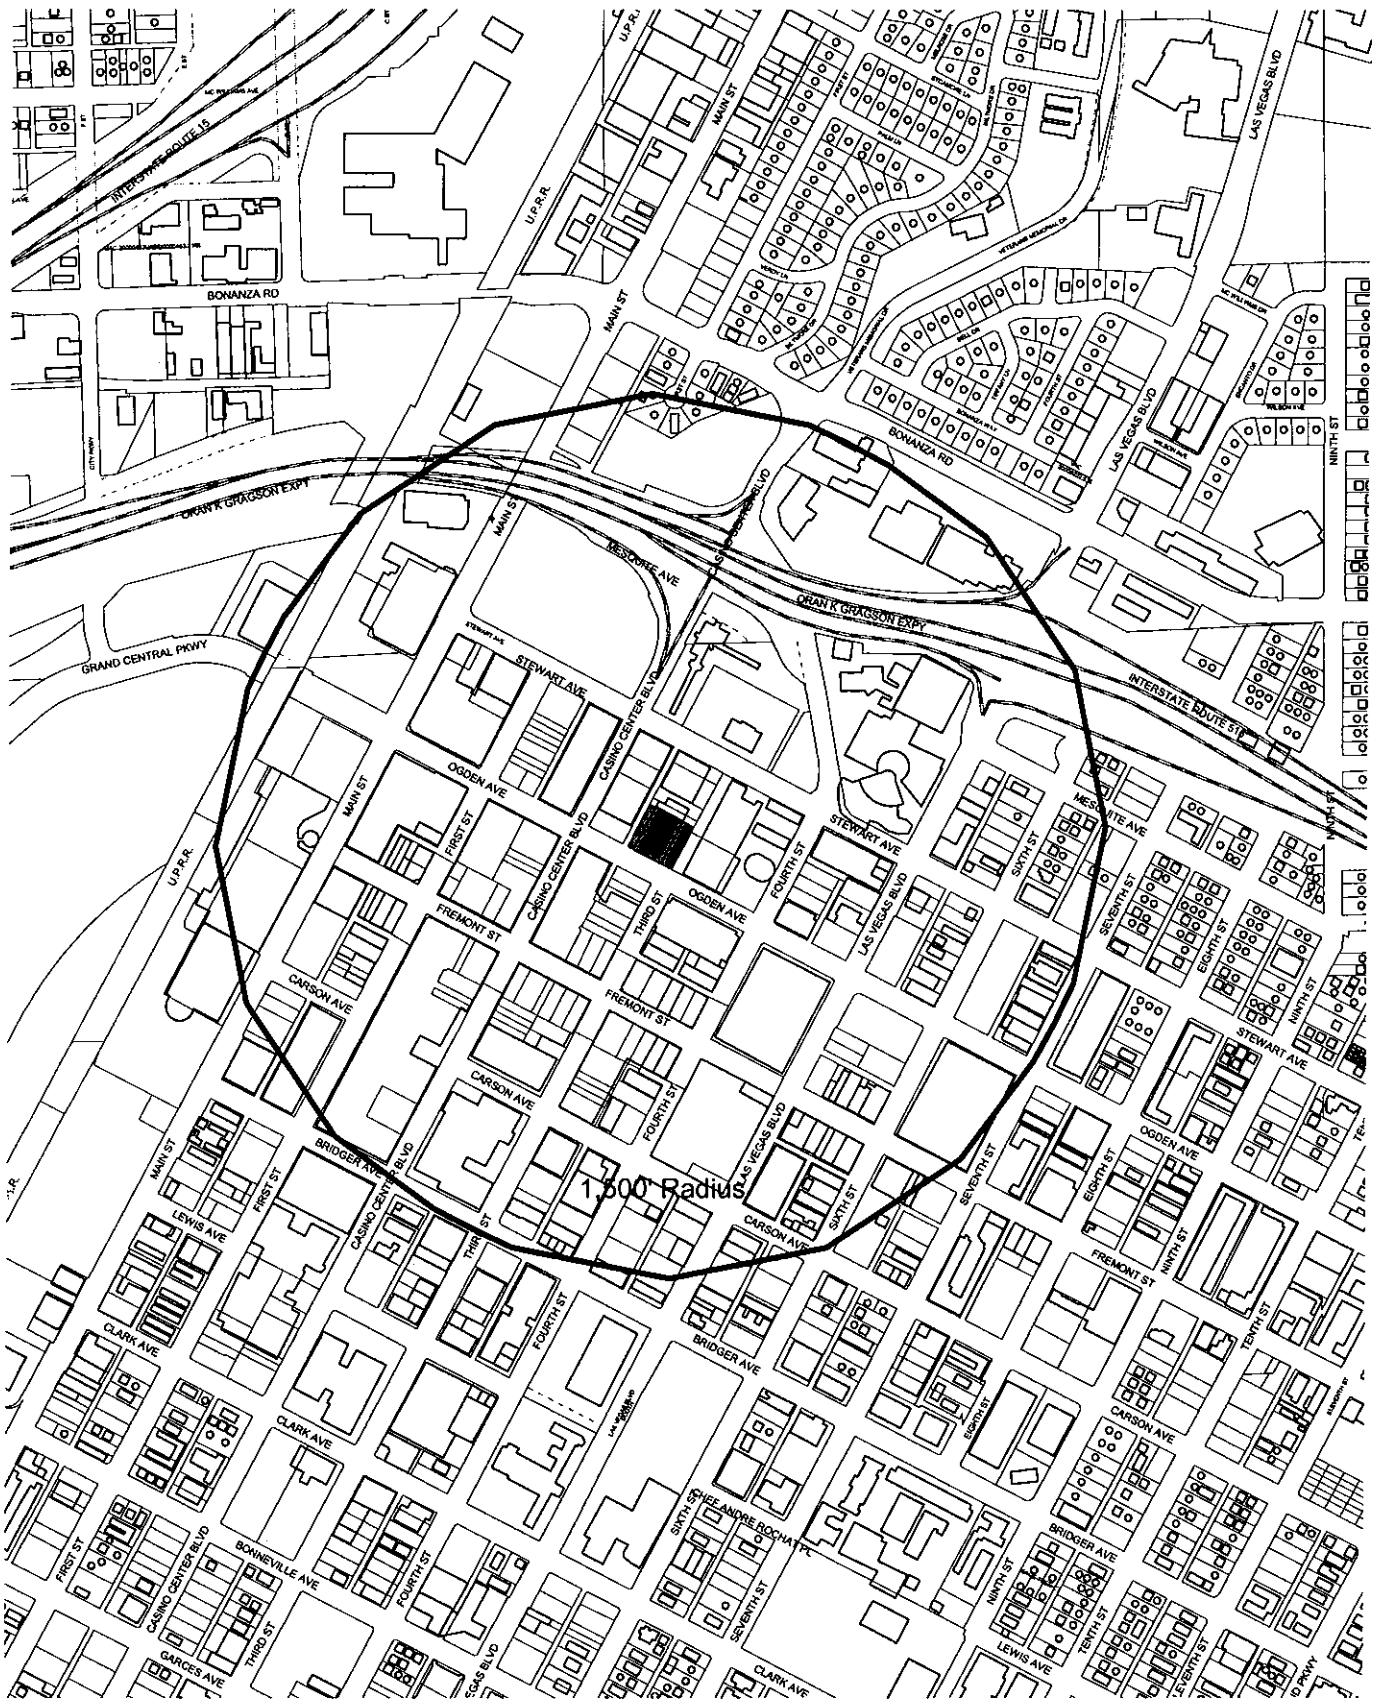

# HOGS & HEIFERS SALOON OF LAS VEGAS

1,500 Radius

0 300 600 Feet