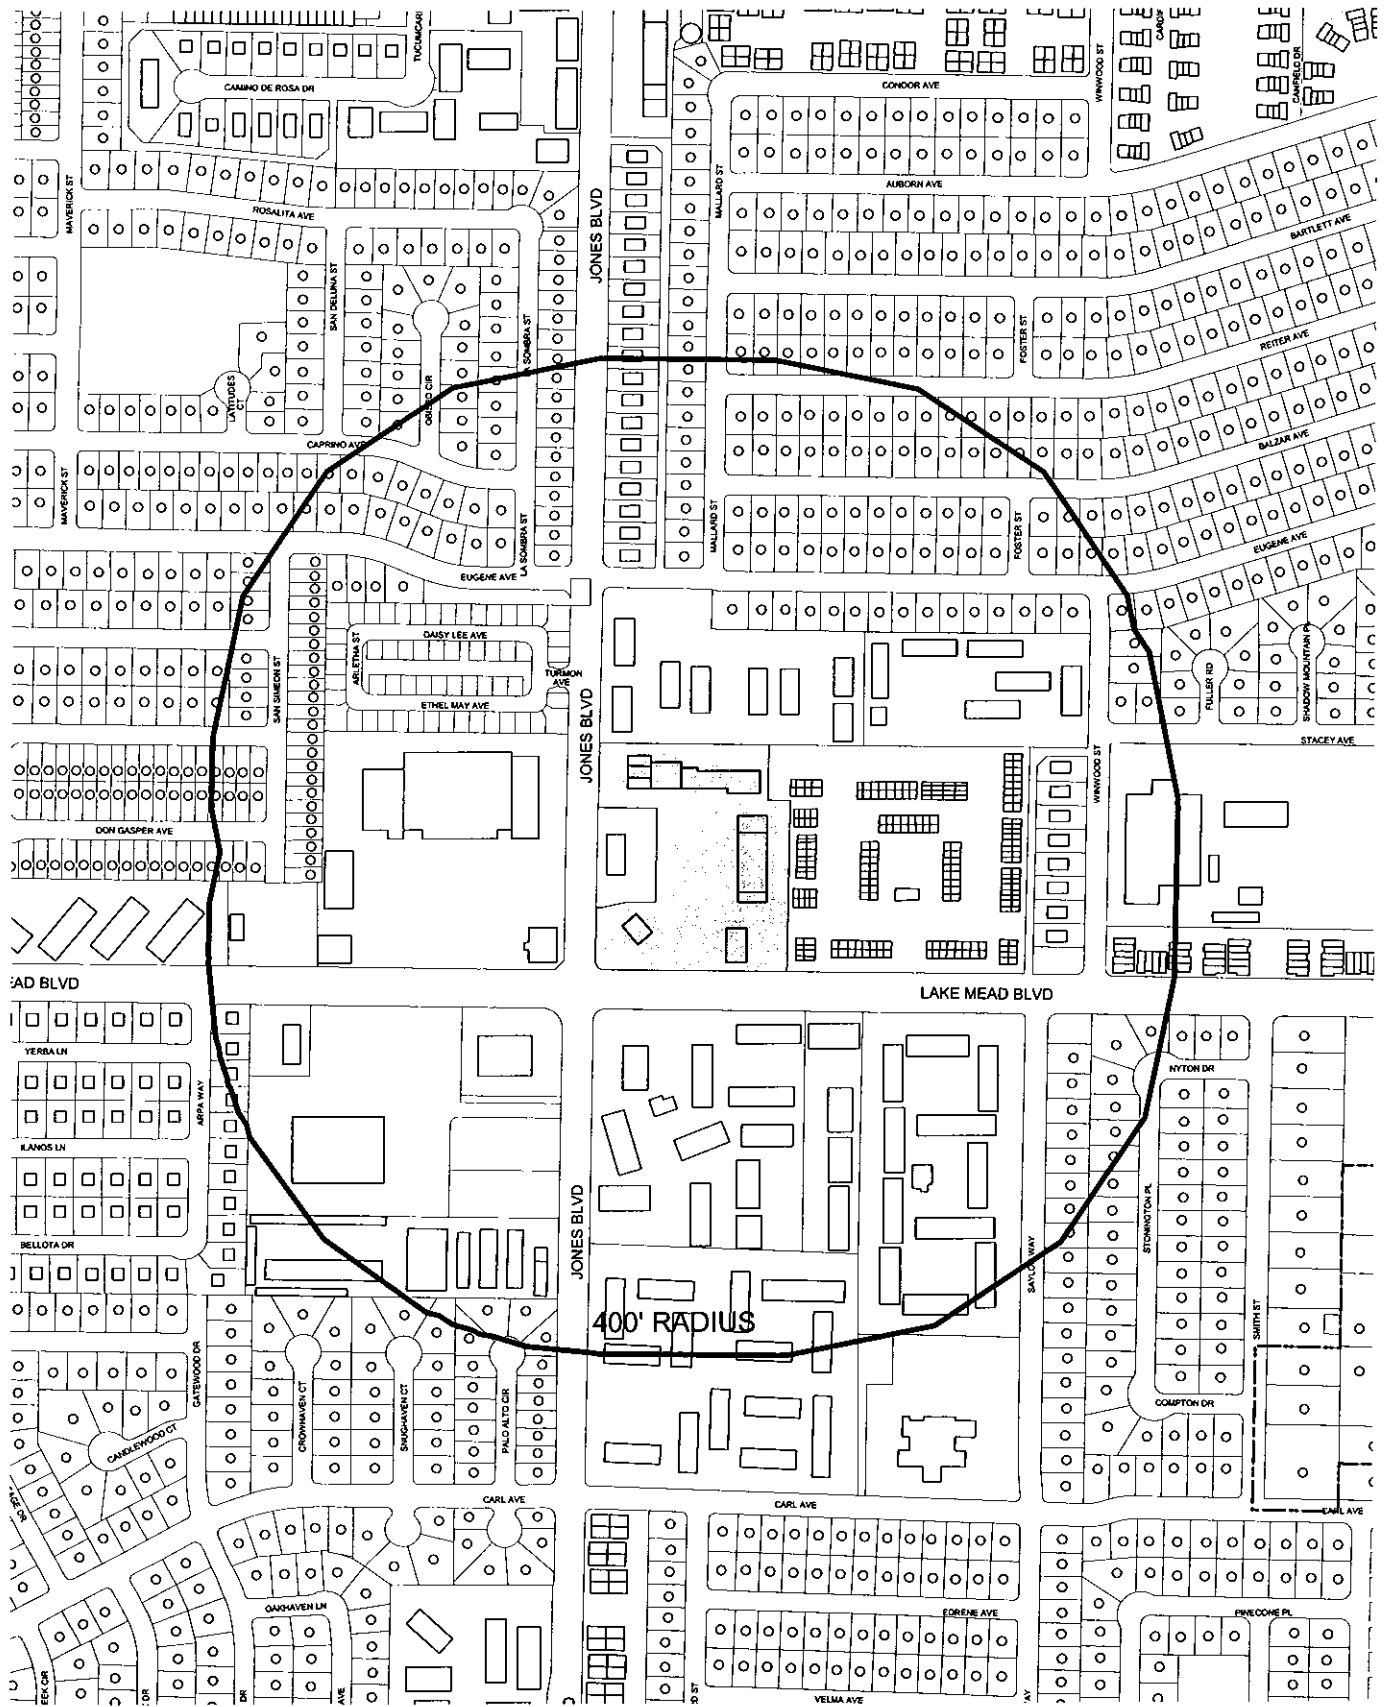

# 7-ELEVEN FOOD STORE 27071B

0 200 400 Feet