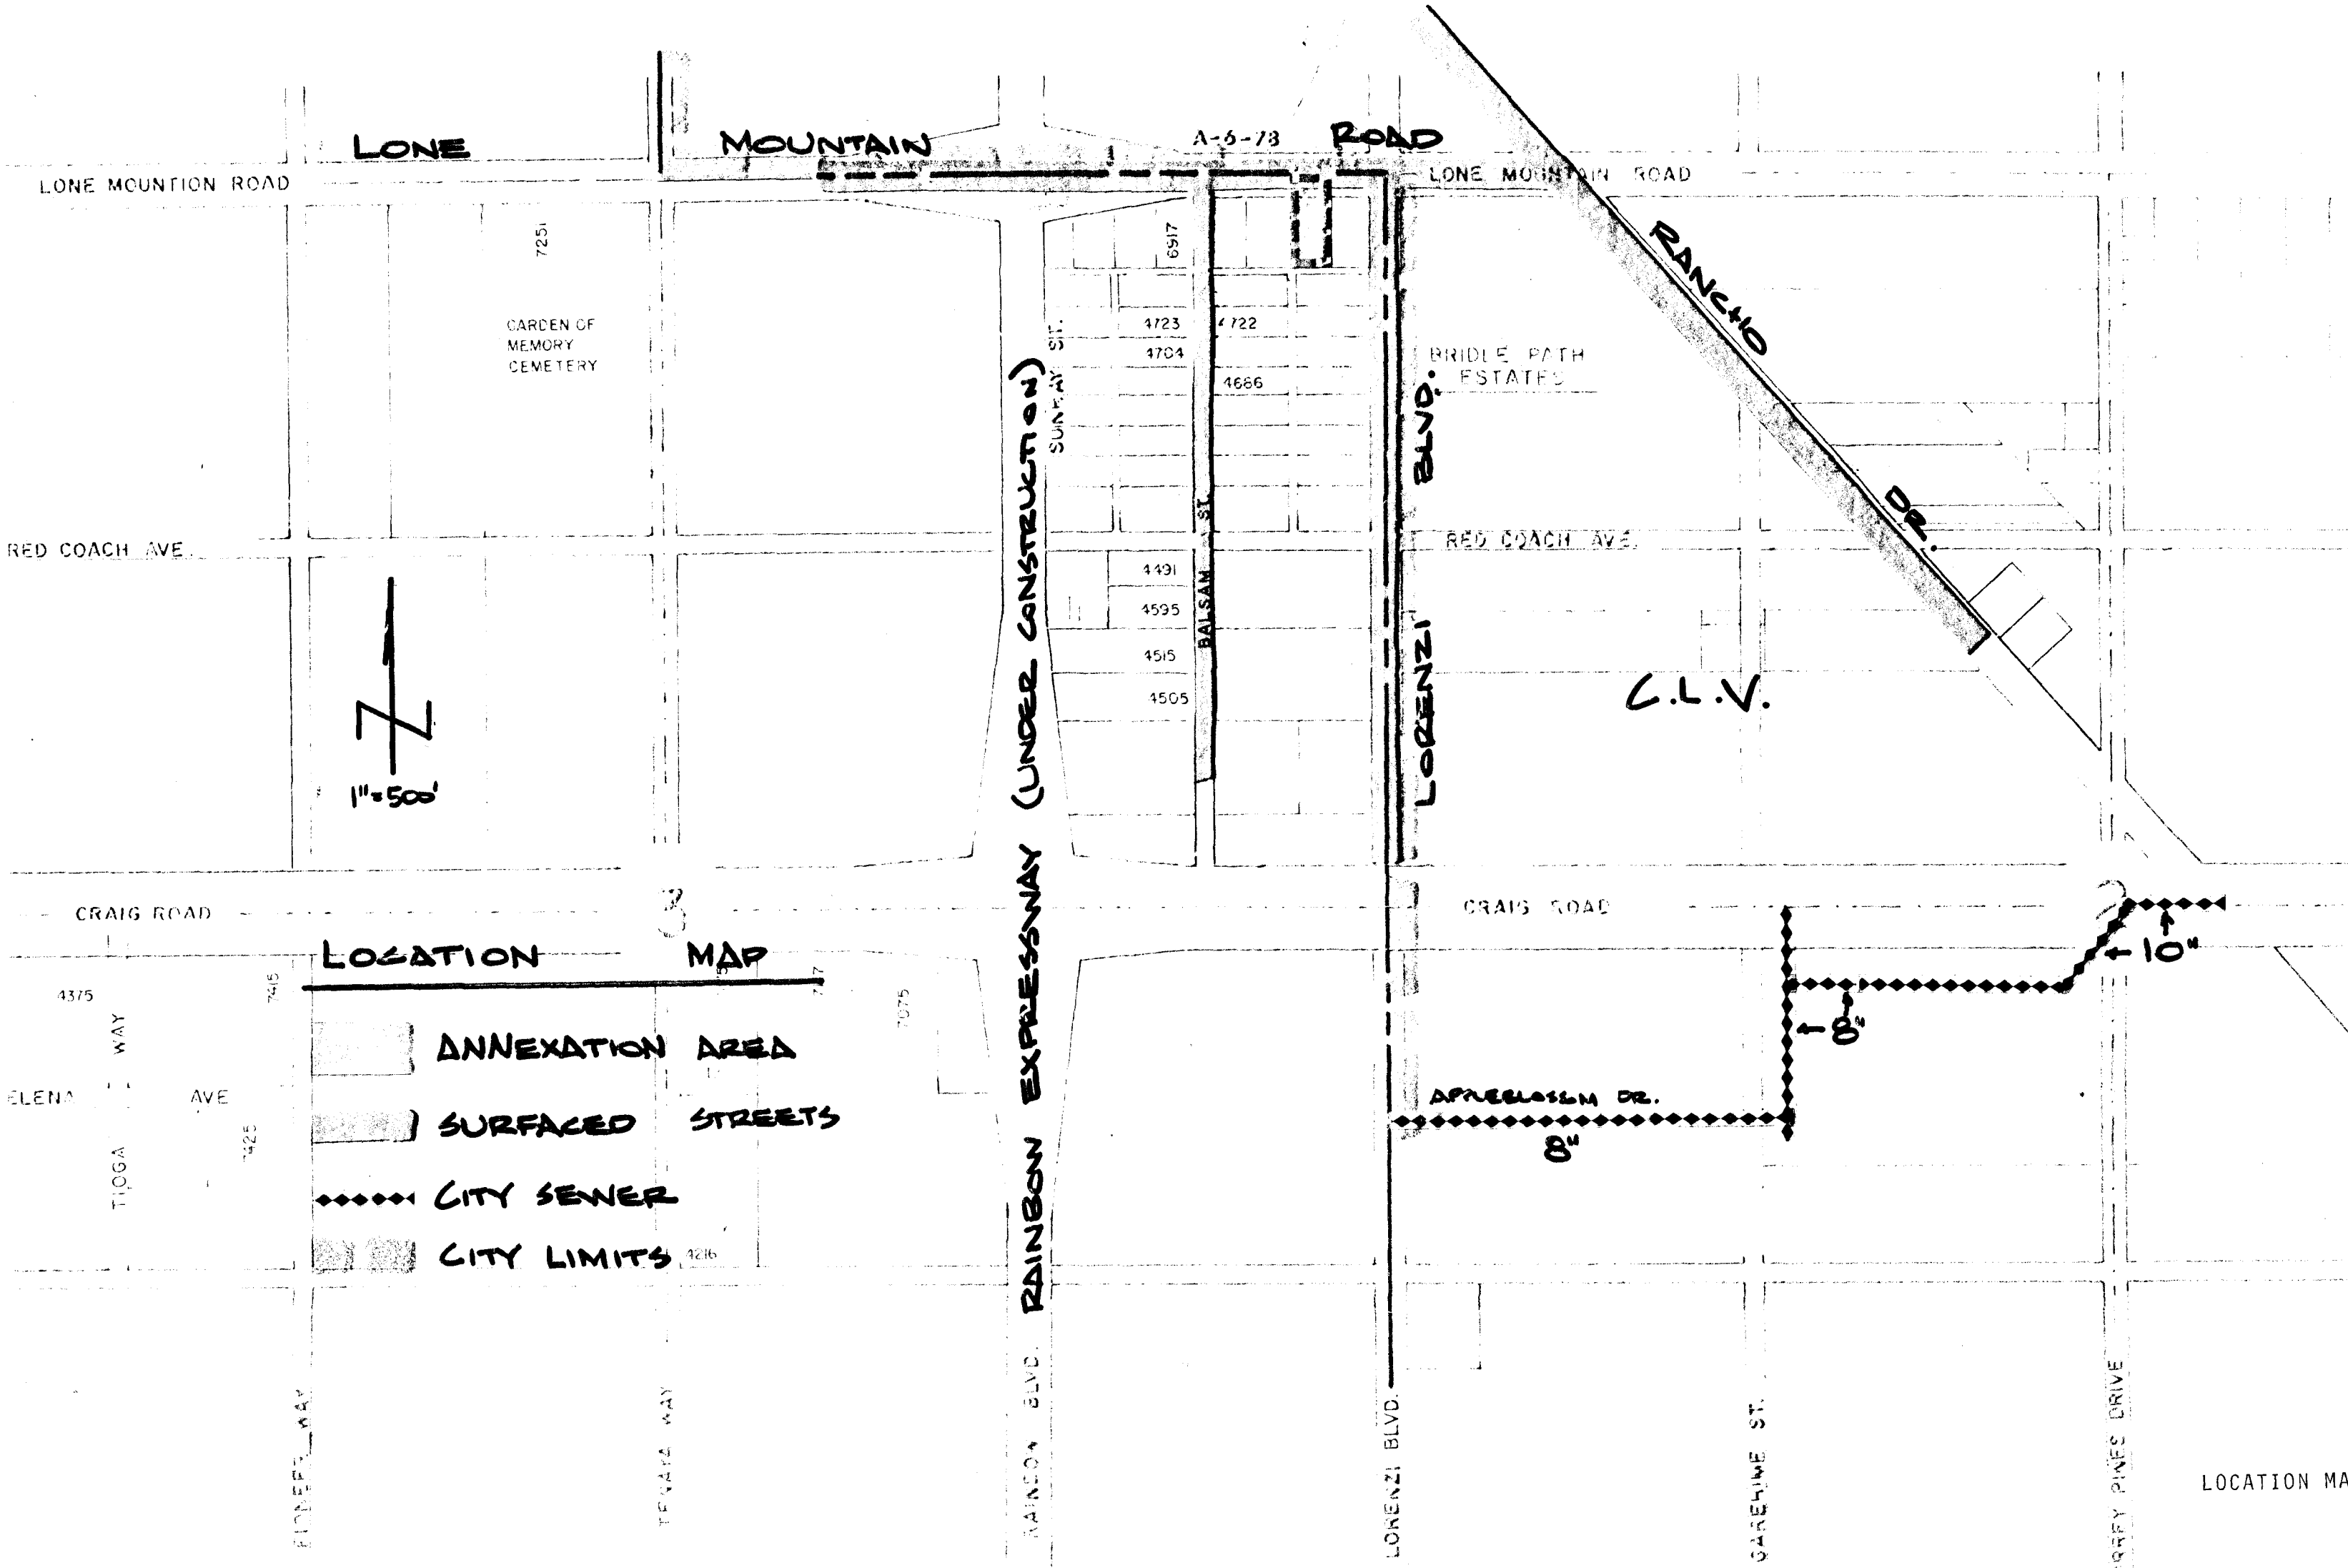

LONE

MOUNTAIN

A-6-73

ROAD

LONE MOUNTAIN ROAD

LONE MOUNTAIN ROAD

7251

GARDEN OF
MEMORY
CEMETERY

6917

4723

4722

4704

4686

BRIDLE PATH
ESTATES

RANCHO

R.P.

RED COACH AVE.

1" = 500'

RAINBOW EXPRESSWAY (UNDER CONSTRUCTION)

SUNRAY ST.

BALSAM ST.

LORENZI BLVD.

LORENZI

RED COACH AVE.

C.L.V.

CRAIG ROAD

CRAIG ROAD

LOCATION MAP

- ANNEXATION AREA
- SURFACED STREETS
- CITY SEWER
- CITY LIMITS

4375

7415

7075

ELENA AVE

TIOGA WAY

7425

EDNEP WAY

TEGATA WAY

RAINBOW BLVD.

LORENZI BLVD.

GARENIME ST.

GARRY PINES DRIVE

APPLESON DR.

8"

8"

10"