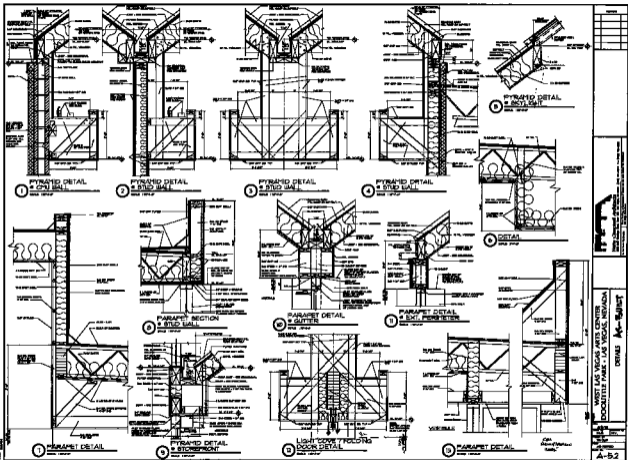

**WEST LAS VEGAS ARTS CENTER**  
**DOOLITTLE PARK - LAS VEGAS, NEVADA**  
**DETAILS AS-BUILT**

Date: 8/12/93  
 Drawn By: MHS  
 Checked By: M.T.  
 Project No: 92-160  
 Scale: AS NOTED  
 Sheet No: A-5.2

3 FEB 95  
 Cam  
 Newell / Amber Keen

FILE: 163.A52

2669

671-46

WEST LAS VEGAS AVENUE CENTER  
DOOMVILLE PARK - LAS VEGAS, NEVADA

DETAILS A4 - 1/4" = 1'-0"