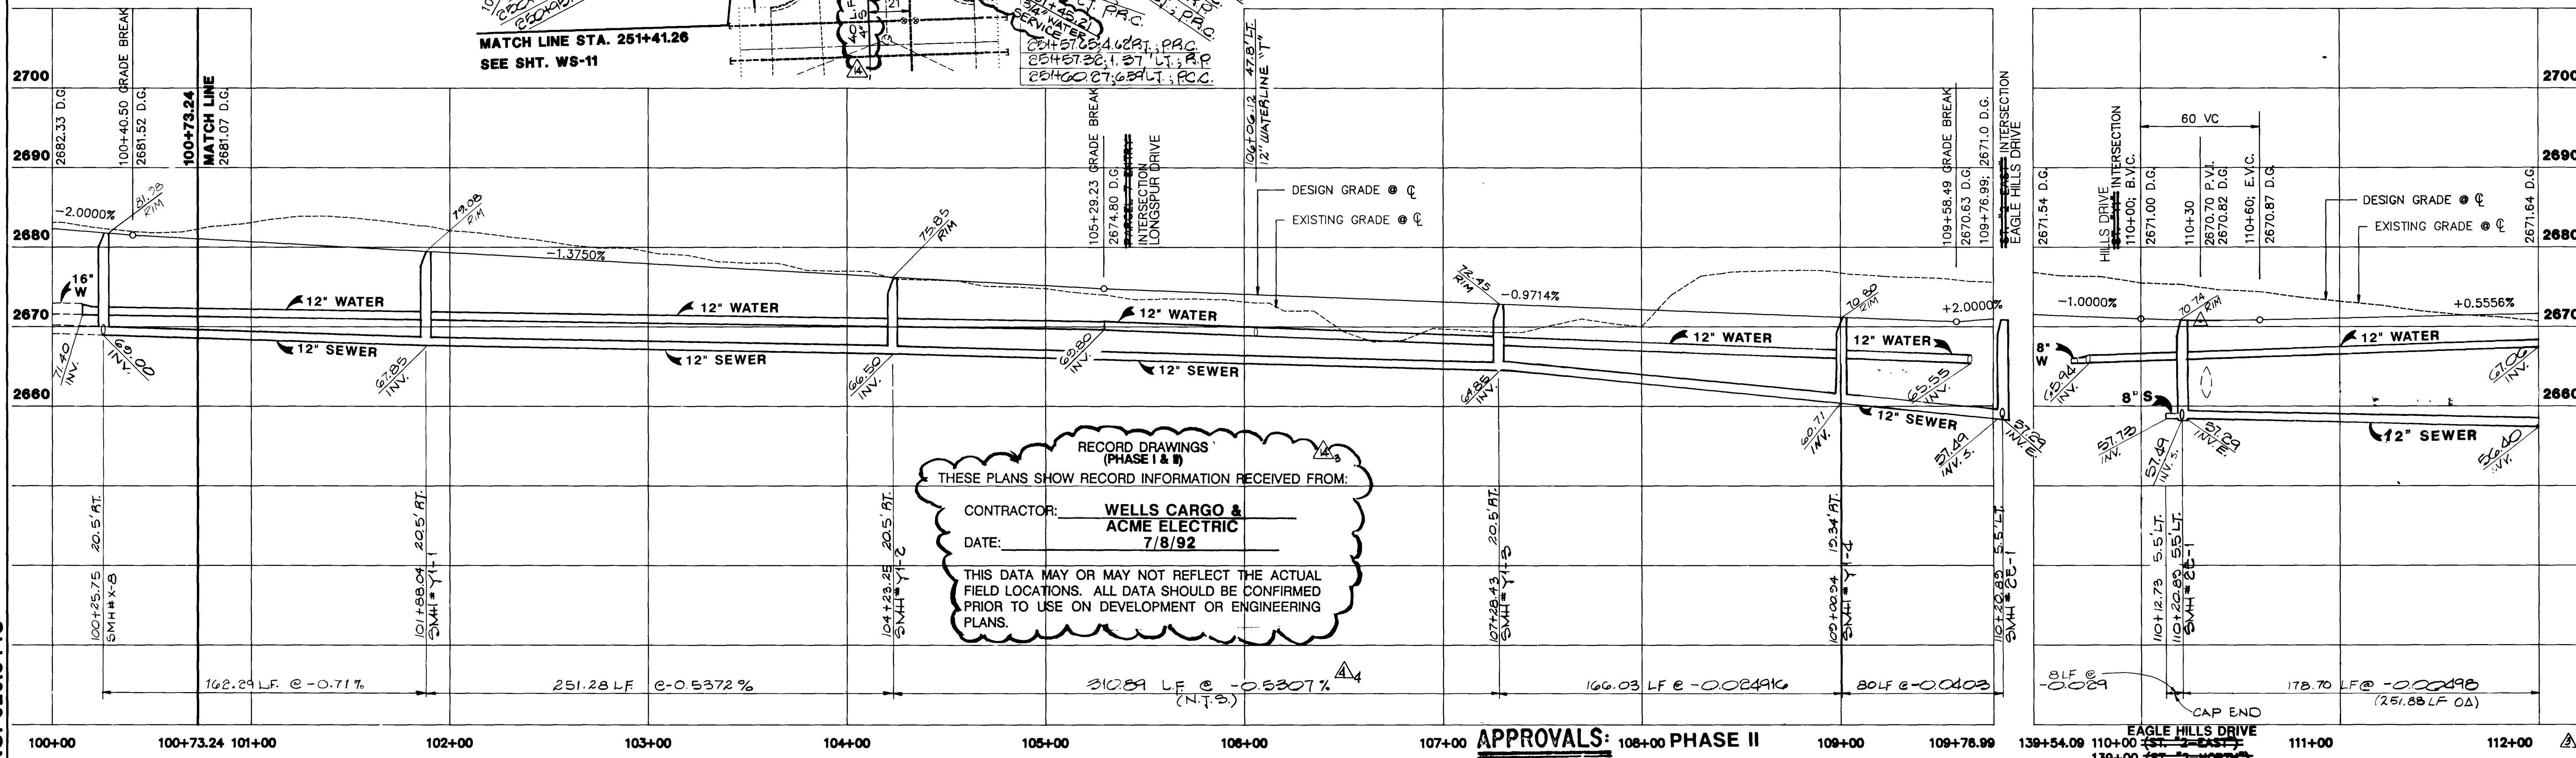

RECORD DRAWINGS (PHASE I & II)
THESE PLANS SHOW RECORD INFORMATION RECEIVED FROM:
CONTRACTOR: **WELLS CARGO & ACME ELECTRIC**
DATE: **7/8/92**
THIS DATA MAY OR MAY NOT REFLECT THE ACTUAL FIELD LOCATIONS. ALL DATA SHOULD BE CONFIRMED PRIOR TO USE ON DEVELOPMENT OR ENGINEERING PLANS.

APPROVALS: PHASE II
7-08-91
LAS VEGAS VALLEY WATER DISTRICT