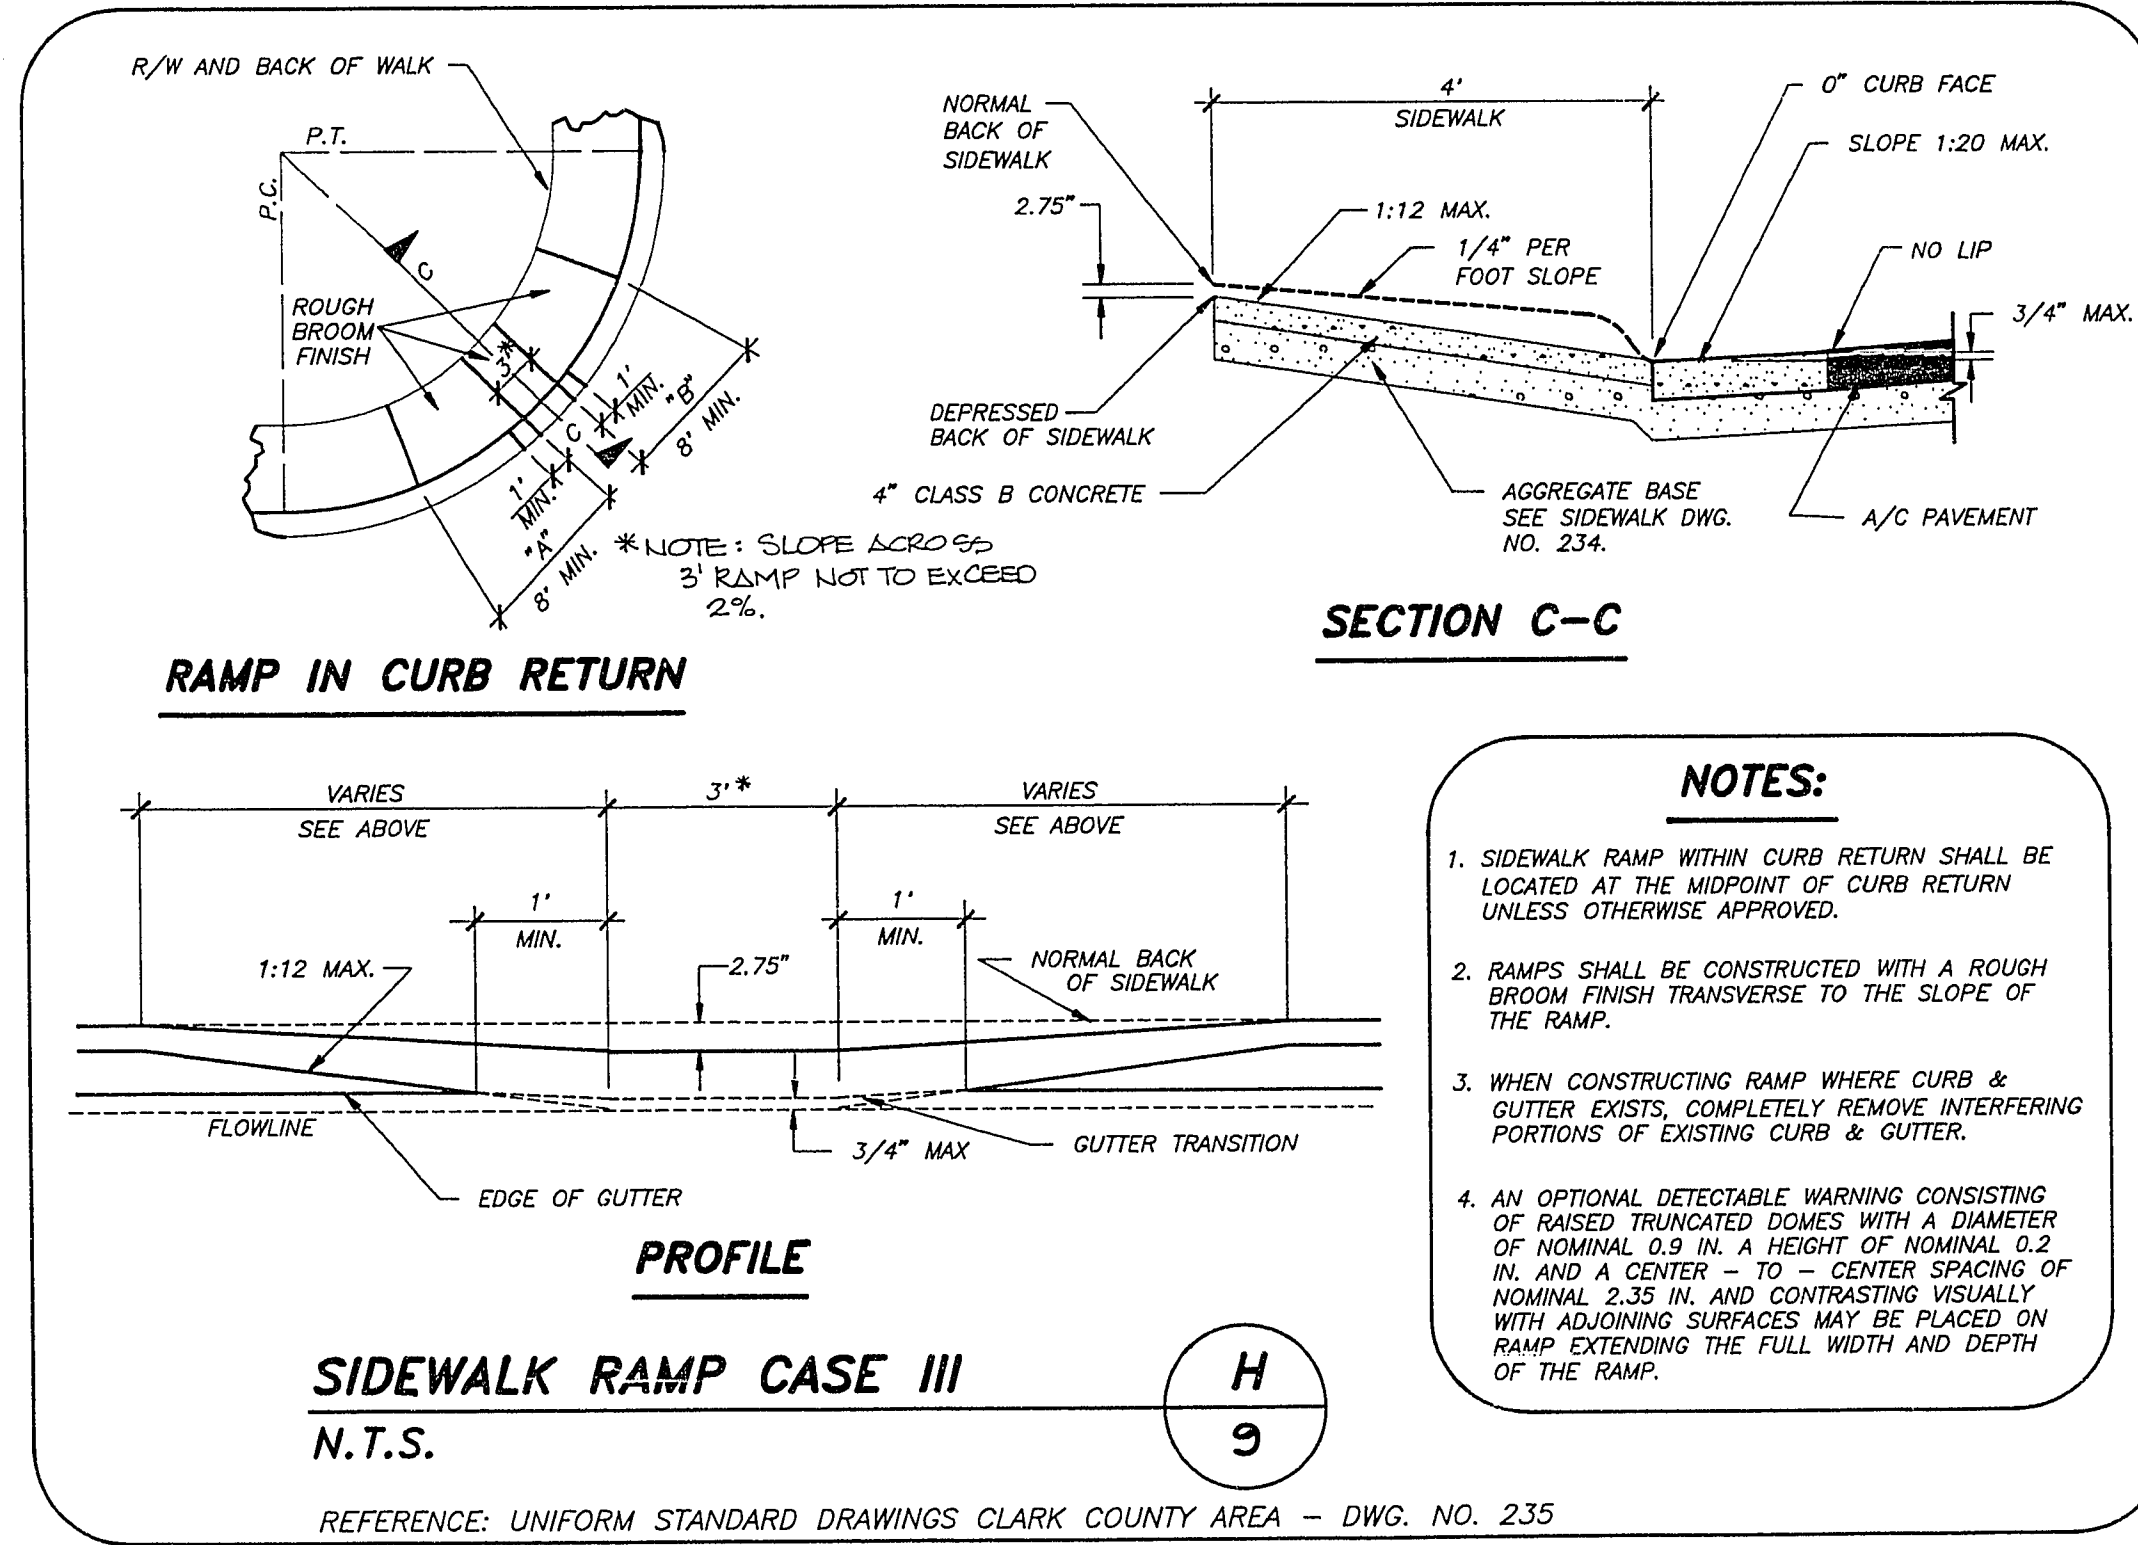

DATE	6/13/13
REV	
DESCRIPTION	
DATE	6/13/13
REV	
DESCRIPTION	
DATE	6/13/13
REV	
DESCRIPTION	

G.C. WALLACE, INC.
Engineering/Architecture
1555 SOUTH RAINBOW BLVD., LAS VEGAS, NEVADA 89102

DEL WEBB COMMUNITIES, INC.
SUN CITY LAS VEGAS
STREET SECTIONS & DETAILS

SHEET
9
OF 10 SHEETS

10-2-17 107-V2119

JOB NO. 701.127