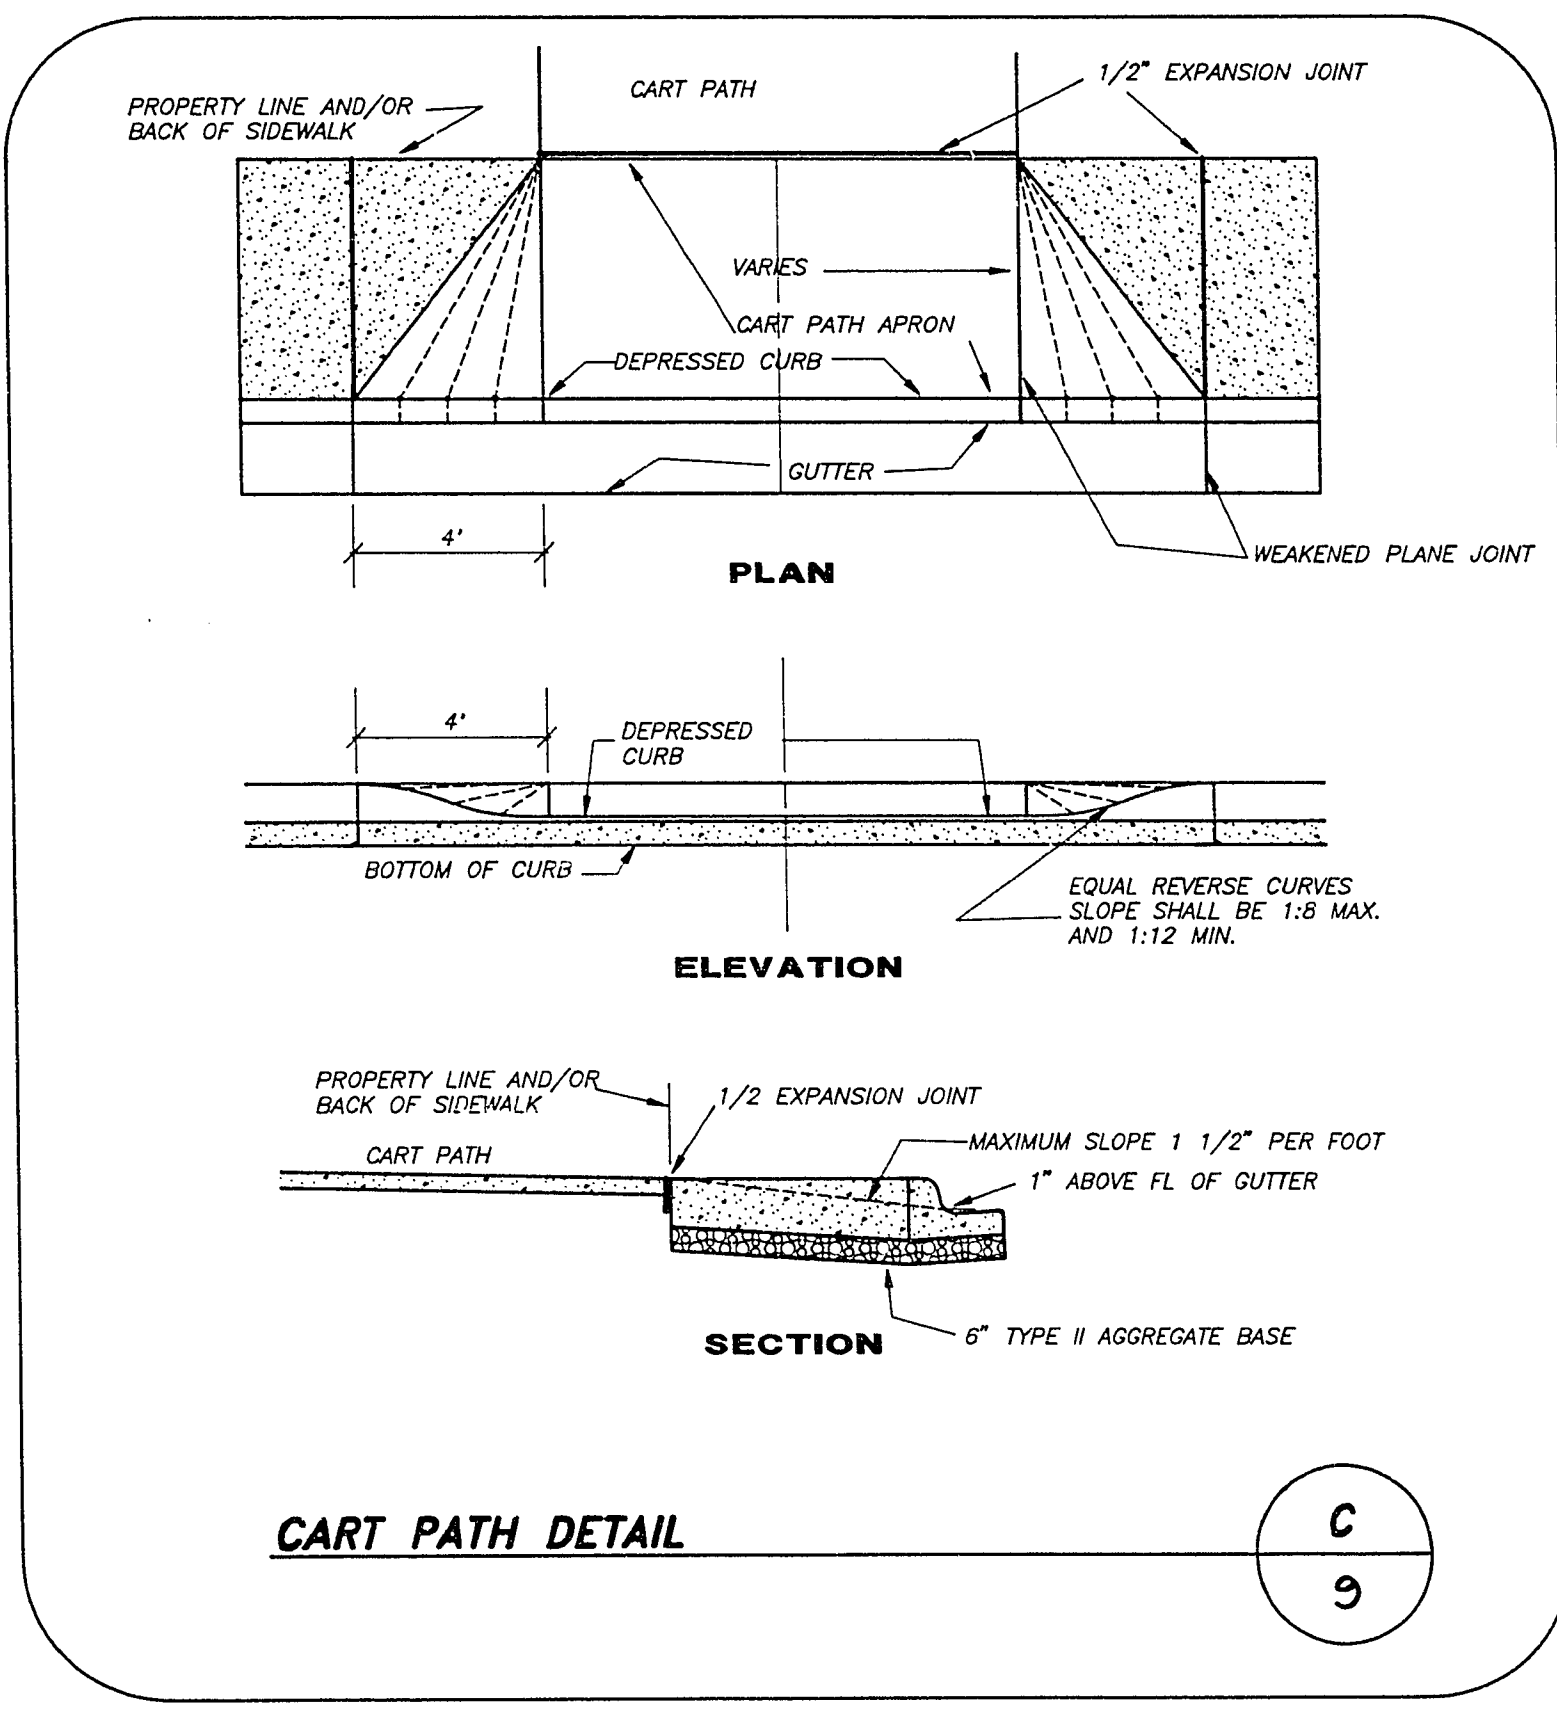

DATE	6/13/13
REV	
DESCRIPTION	
DATE	6/13/13
REV	
DESCRIPTION	
DATE	6/13/13
REV	
DESCRIPTION	

G.C. WALLACE, INC.
Engineering/Architecture
1555 SOUTH RAINBOW BLVD., LAS VEGAS, NEVADA 89102

DEL WEBB COMMUNITIES, INC.
SUN CITY LAS VEGAS
STREET SECTIONS & DETAILS

SHEET
9
OF 10 SHEETS

10-2-17 107-V2119

JOB NO. 701.127