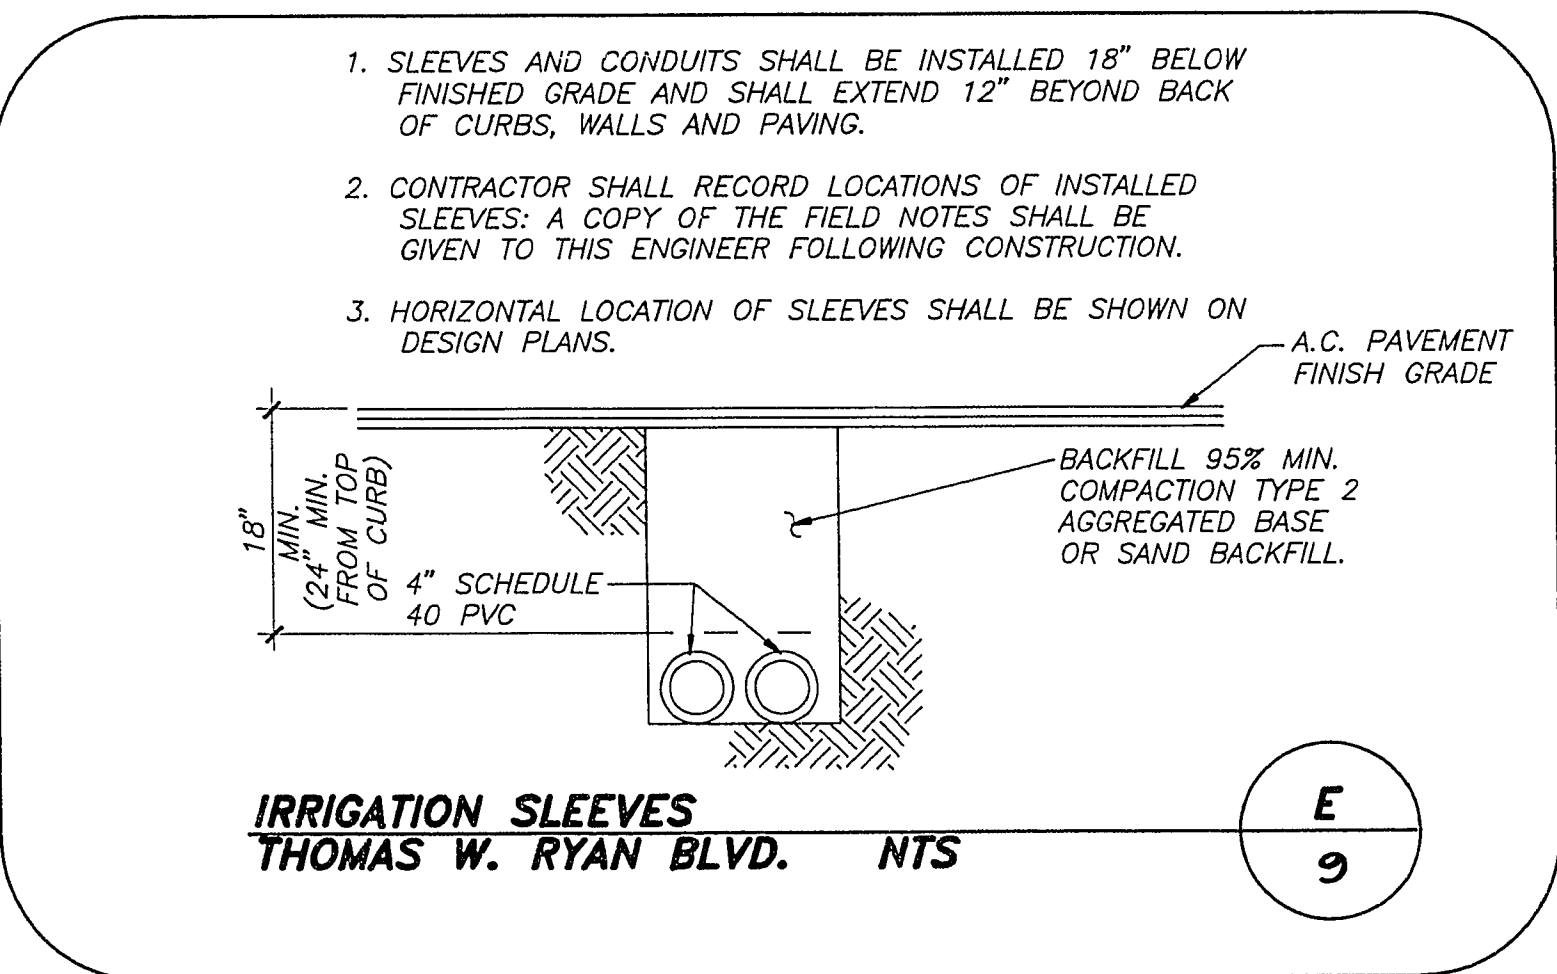

DATE	6/13/13
REV	
DESCRIPTION	
DATE	6/13/13
REV	
DESCRIPTION	
DATE	6/13/13
REV	
DESCRIPTION	

G.C. WALLACE, INC.
Engineering/Architecture
1555 SOUTH RAINBOW BLVD., LAS VEGAS, NEVADA 89102

DEL WEBB COMMUNITIES, INC.
SUN CITY LAS VEGAS
STREET SECTIONS & DETAILS

SHEET
9
OF 10 SHEETS

10-2-17 107-V2119

JOB NO. 701.127