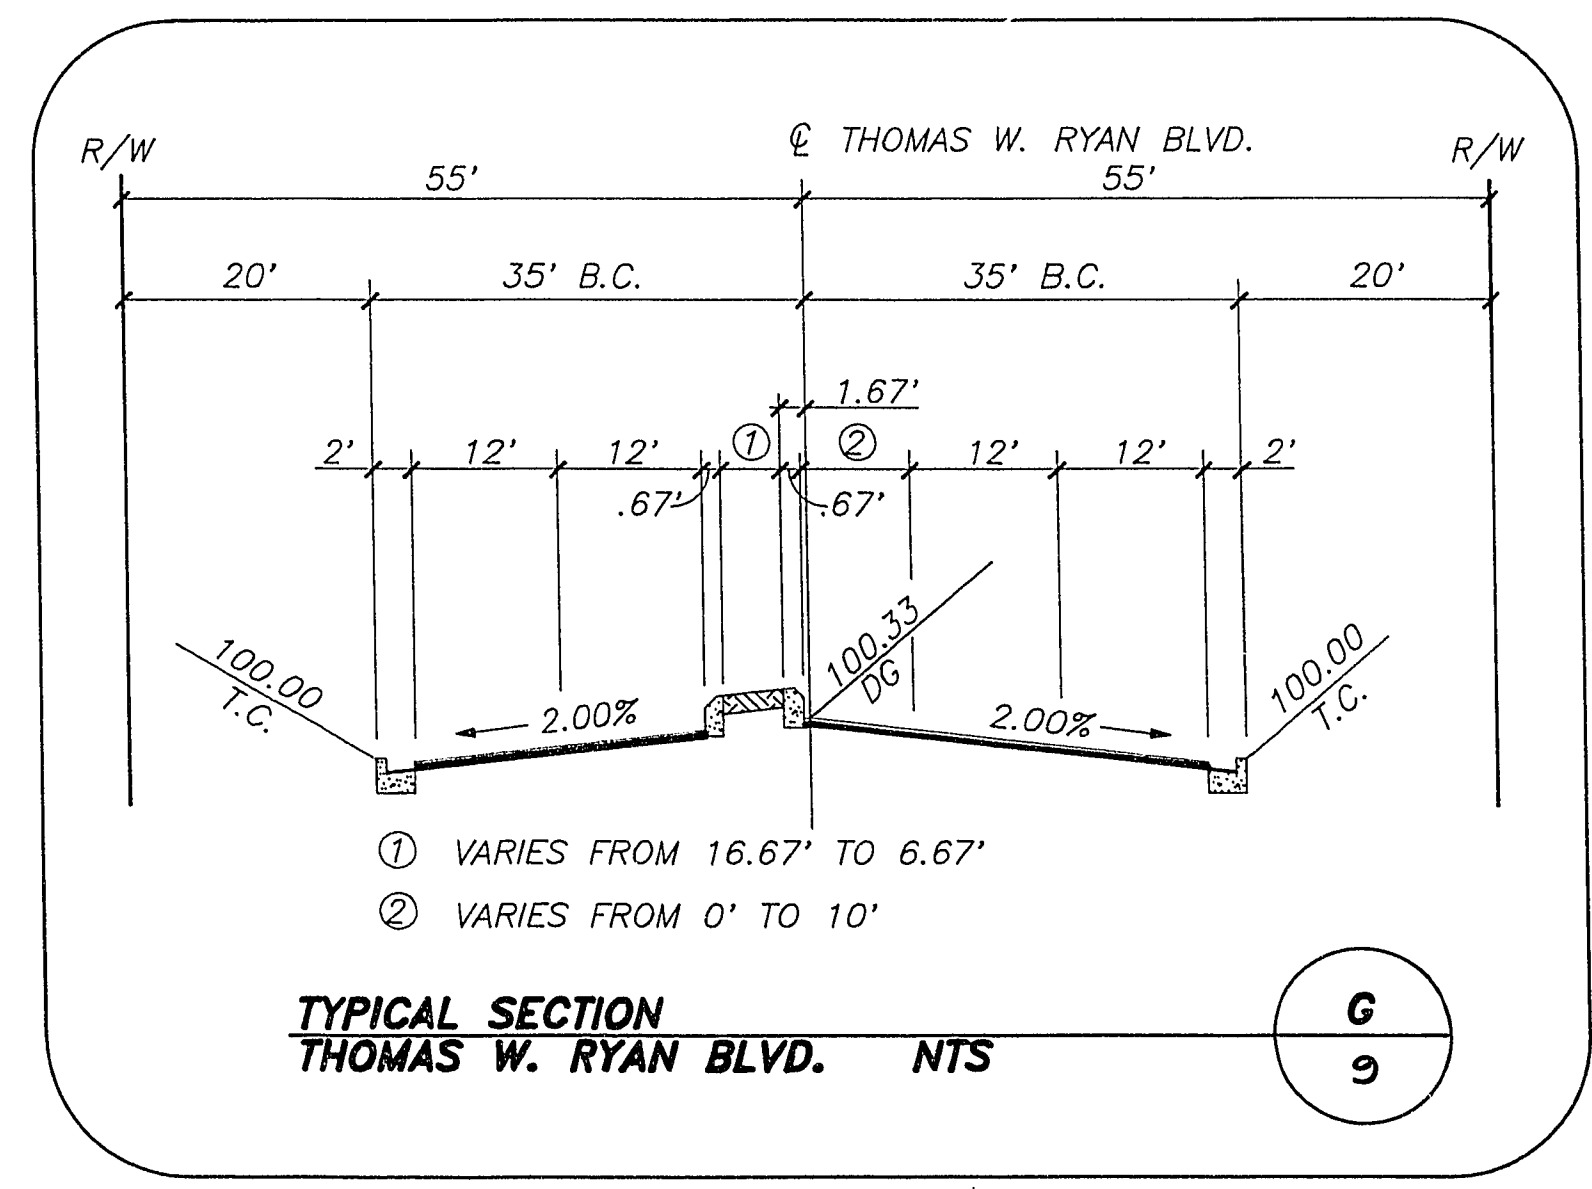

DATE	6/13/13
REV	
DESCRIPTION	
DATE	6/13/13
REV	
DESCRIPTION	
DATE	6/13/13
REV	
DESCRIPTION	

G.C. WALLACE, INC.
Engineering/Architecture
1555 SOUTH RAINBOW BLVD., LAS VEGAS, NEVADA 89102

DEL WEBB COMMUNITIES, INC.
SUN CITY LAS VEGAS
STREET SECTIONS & DETAILS

SHEET
9
OF 10 SHEETS

10-2-17 107-V2119

JOB NO. 701.127