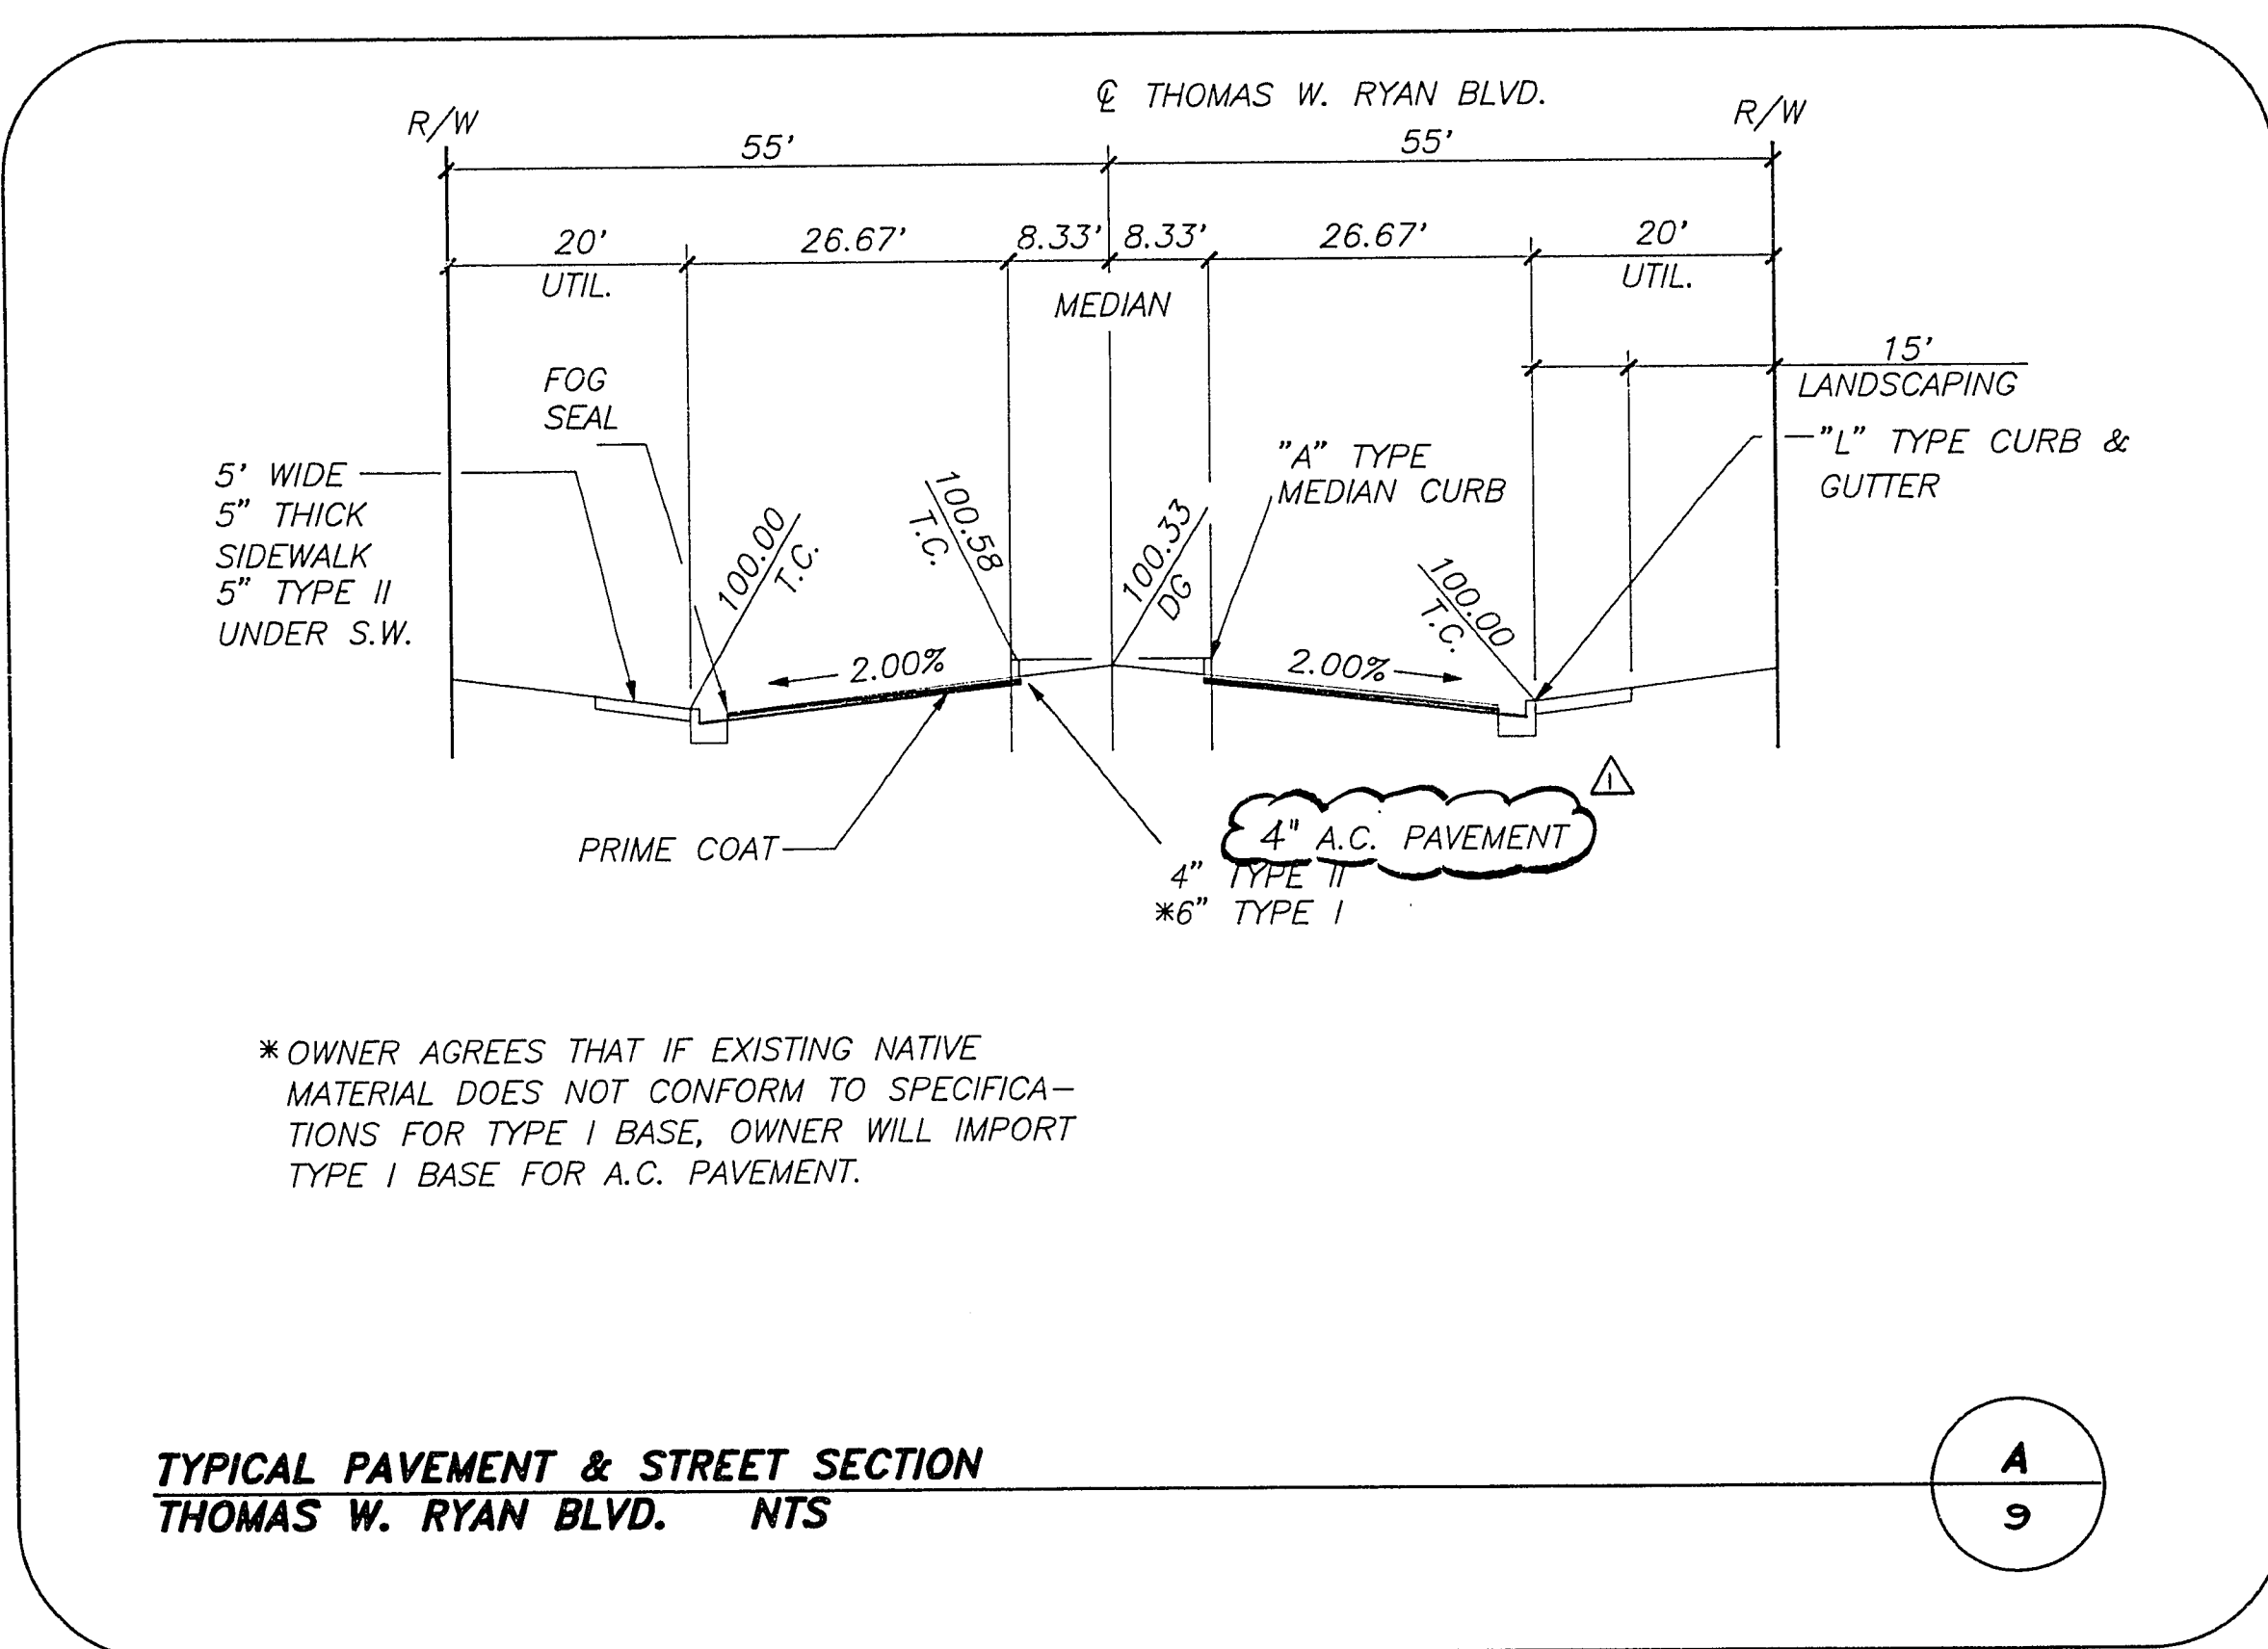

DATE	6/13/13
REV	
DESCRIPTION	
DATE	6/13/13
REV	
DESCRIPTION	
DATE	6/13/13
REV	
DESCRIPTION	

G.C. WALLACE, INC.
Engineering/Architecture
1555 SOUTH RAINBOW BLVD., LAS VEGAS, NEVADA 89102

DEL WEBB COMMUNITIES, INC.
SUN CITY LAS VEGAS
STREET SECTIONS & DETAILS

SHEET
9
OF 10 SHEETS

10-2-17 107-V2119

JOB NO. 701.127