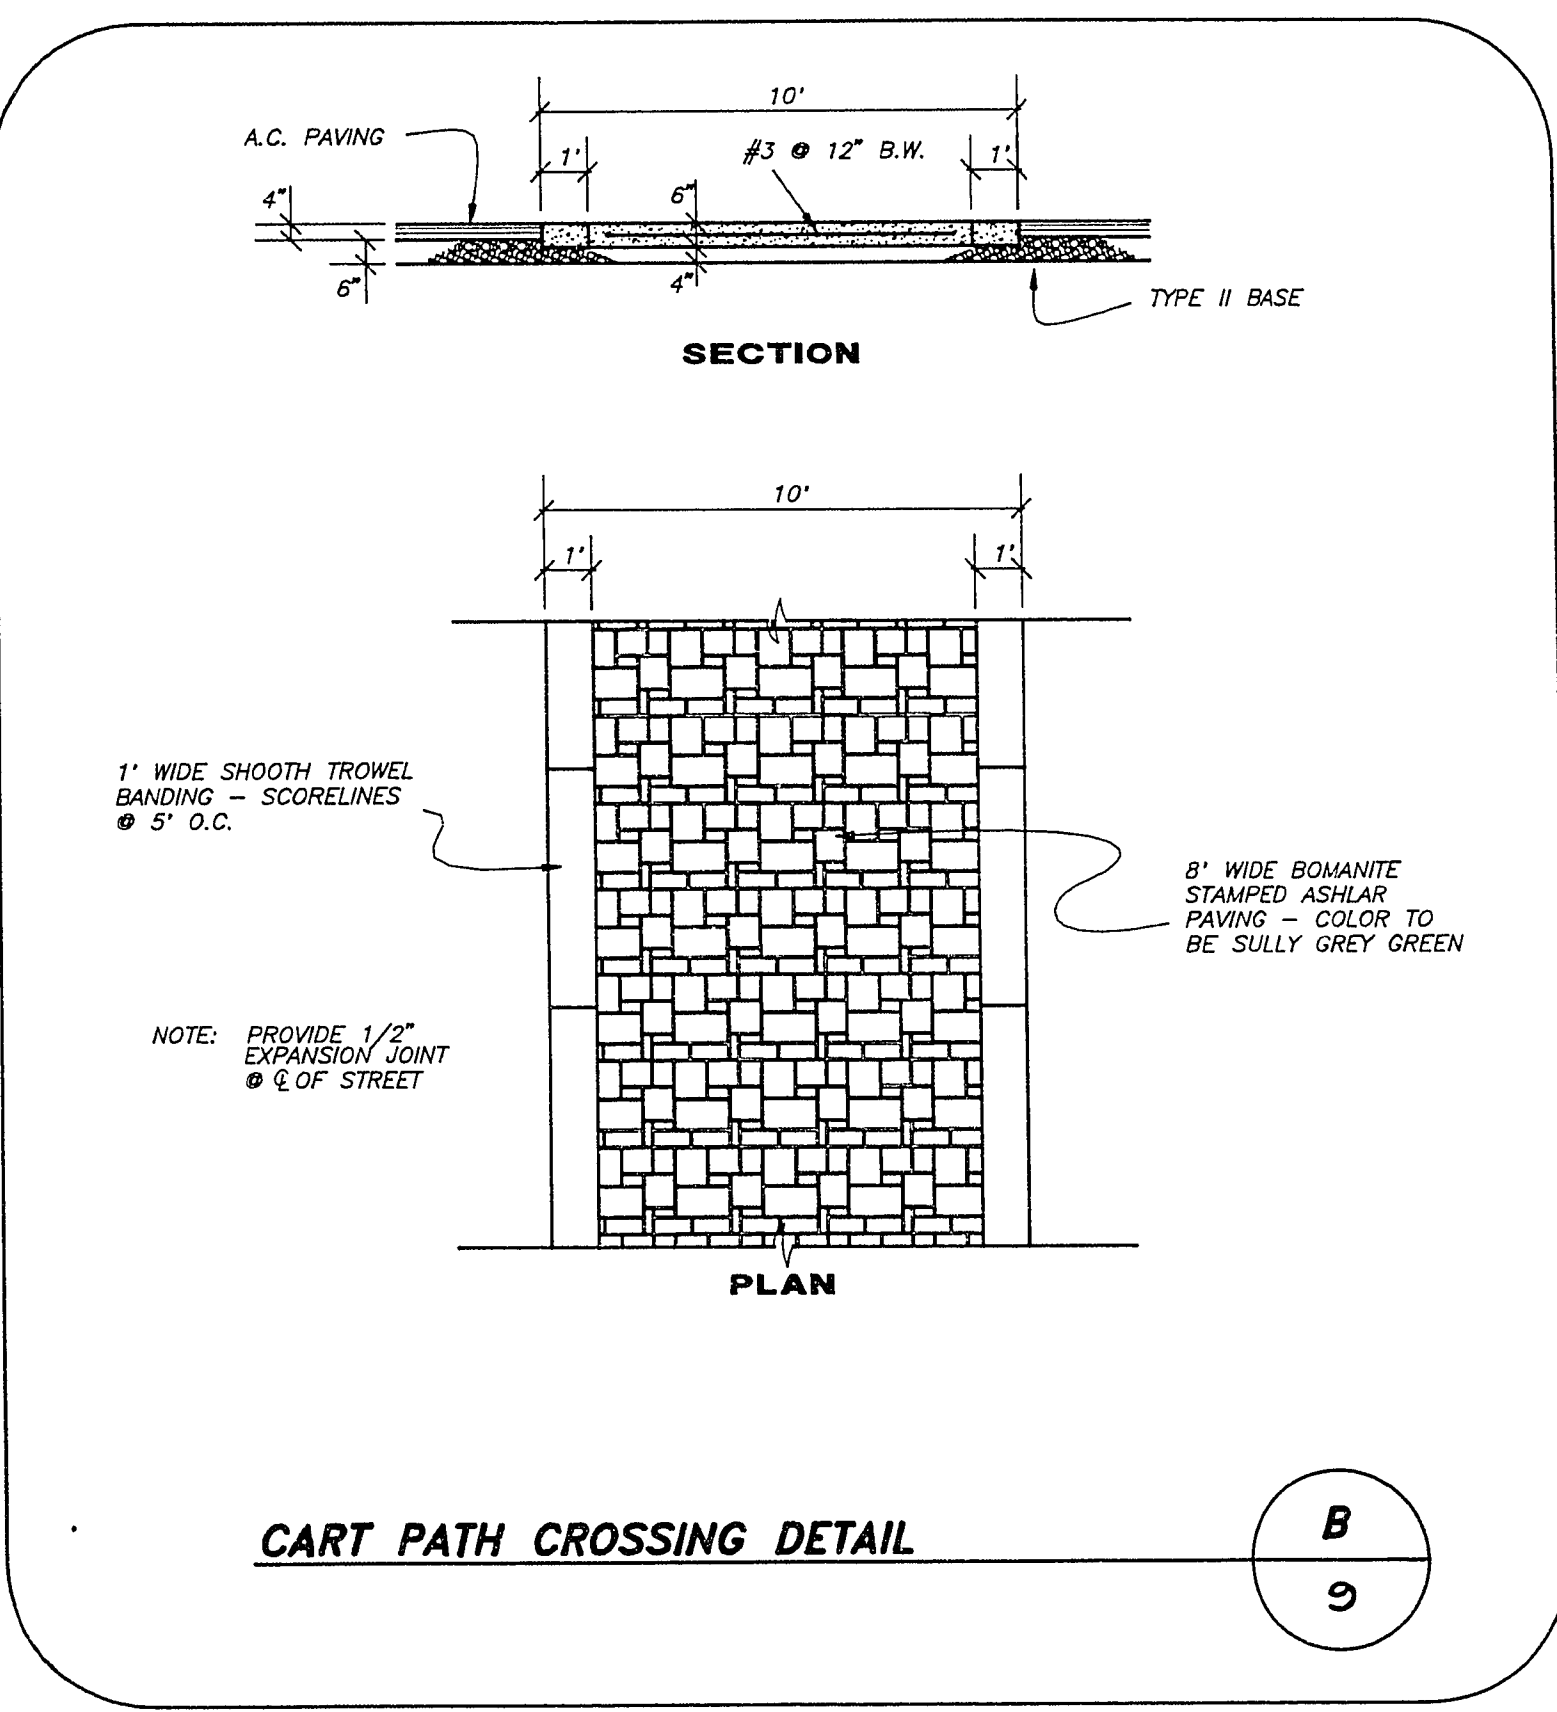

DATE	6/13/13
REV	
DESCRIPTION	
DATE	6/13/13
REV	
DESCRIPTION	
DATE	6/13/13
REV	
DESCRIPTION	

G.C. WALLACE, INC.
Engineering/Architecture
1555 SOUTH RAINBOW BLVD., LAS VEGAS, NEVADA 89102

DEL WEBB COMMUNITIES, INC.
SUN CITY LAS VEGAS
STREET SECTIONS & DETAILS

SHEET
9
OF 10 SHEETS

10-2-17 107-V2119

JOB NO. 701.127