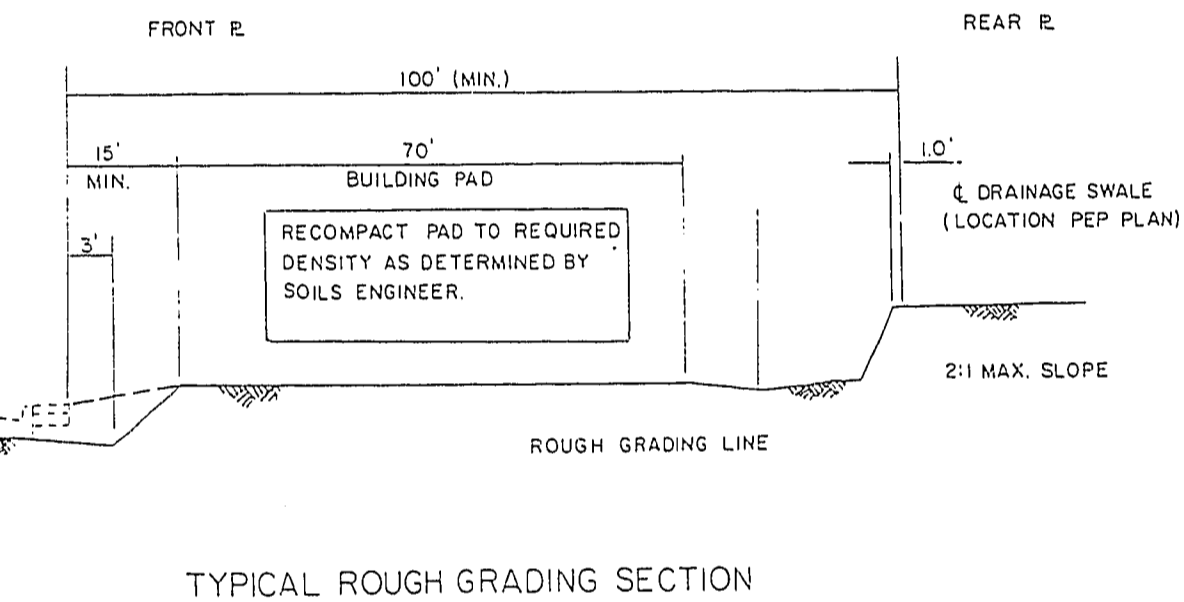

CURVE	RADIUS	LENGTH	TANGENT	DELTA
C160	15.50'	24.58'	15.72'	90°48'00"
C161	15.50'	24.13'	15.28'	89°12'00"
C162	25.50'	18.69'	10.37'	44°14'57"
C163	45.00'	17.92'	8.97'	22°12'11"
C164	45.00'	57.13'	33.14'	72°44'45"
C165	45.00'	41.48'	22.24'	57°48'44"
C166	45.00'	69.87'	21.22'	51°19'40"
C167	45.00'	64.28'	30.99'	63°08'44"
C168	25.50'	6.65'	3.34'	14°38'23"
C169	25.50'	13.04'	6.67'	29°18'28"
C170	15.50'	24.58'	15.72'	90°48'00"
C171	15.50'	24.13'	15.28'	89°12'00"
C172	25.50'	15.97'	8.09'	35°12'08"
C173	25.50'	4.03'	2.02'	08°02'43"
C174	45.00'	51.22'	28.81'	65°12'11"
C175	45.00'	36.42'	19.17'	48°30'01"
C176	45.00'	36.15'	19.11'	48°01'29"
C177	45.00'	36.09'	19.08'	48°02'45"
C178	45.00'	51.15'	28.74'	65°02'22"
C179	25.50'	4.03'	2.02'	08°02'49"
C180	25.50'	15.67'	8.09'	35°12'08"
C181	50.00'	28.74'	16.70'	50°48'00"
C182	25.50'	40.41'	24.86'	80°48'00"
C183	25.50'	12.17'	6.20'	27°20'52"
C184	58.50'	13.43'	6.74'	12°55'50"
C185	48.50'	48.89'	28.88'	47°00'45"
C186	58.50'	39.83'	20.70'	38°21'27"
C187	58.50'	20.40'	10.30'	18°48'30"
C188	58.50'	28.81'	14.58'	27°23'11"
C189	25.50'	12.17'	6.20'	27°20'52"
C213	38134.72'	87.50'	33.75'	00°08'05"
C214	38134.72'	87.50'	33.75'	00°08'05"
C215	38134.72'	87.50'	33.75'	00°08'05"
C216	38134.72'	87.50'	33.75'	00°08'05"
C217	38134.72'	87.50'	33.75'	00°08'05"
C218	38134.72'	87.50'	33.75'	00°08'05"
C219	38134.72'	87.50'	33.75'	00°08'05"
C220	38134.72'	87.50'	33.75'	00°08'05"
C221	1000.00'	5.80'	2.80'	00°19'15"
C222	1000.00'	61.85'	30.89'	03°12'58"
C223	1000.00'	10.67'	5.34'	00°38'42"
C224	1002.65'	88.99'	34.47'	03°38'17"
C225	38129.75'	10.25'	5.12'	00°00'55"
C226	38129.75'	21.18'	10.58'	00°01'55"
C227	38129.75'	53.40'	41.70'	00°00'21"
C228	15.00'	70.69'	15.00'	270°00'18"

BENCH MARK
CLARK COUNTY BENCH MARK NO. C105W04: RAILROAD SPIKE AT INTERSECTION OF SAHARA AVE. AND DURANGO DR.
ELEVATION = 2659.63'
(CC DATUM - 104' = C.L.V. DATUM)