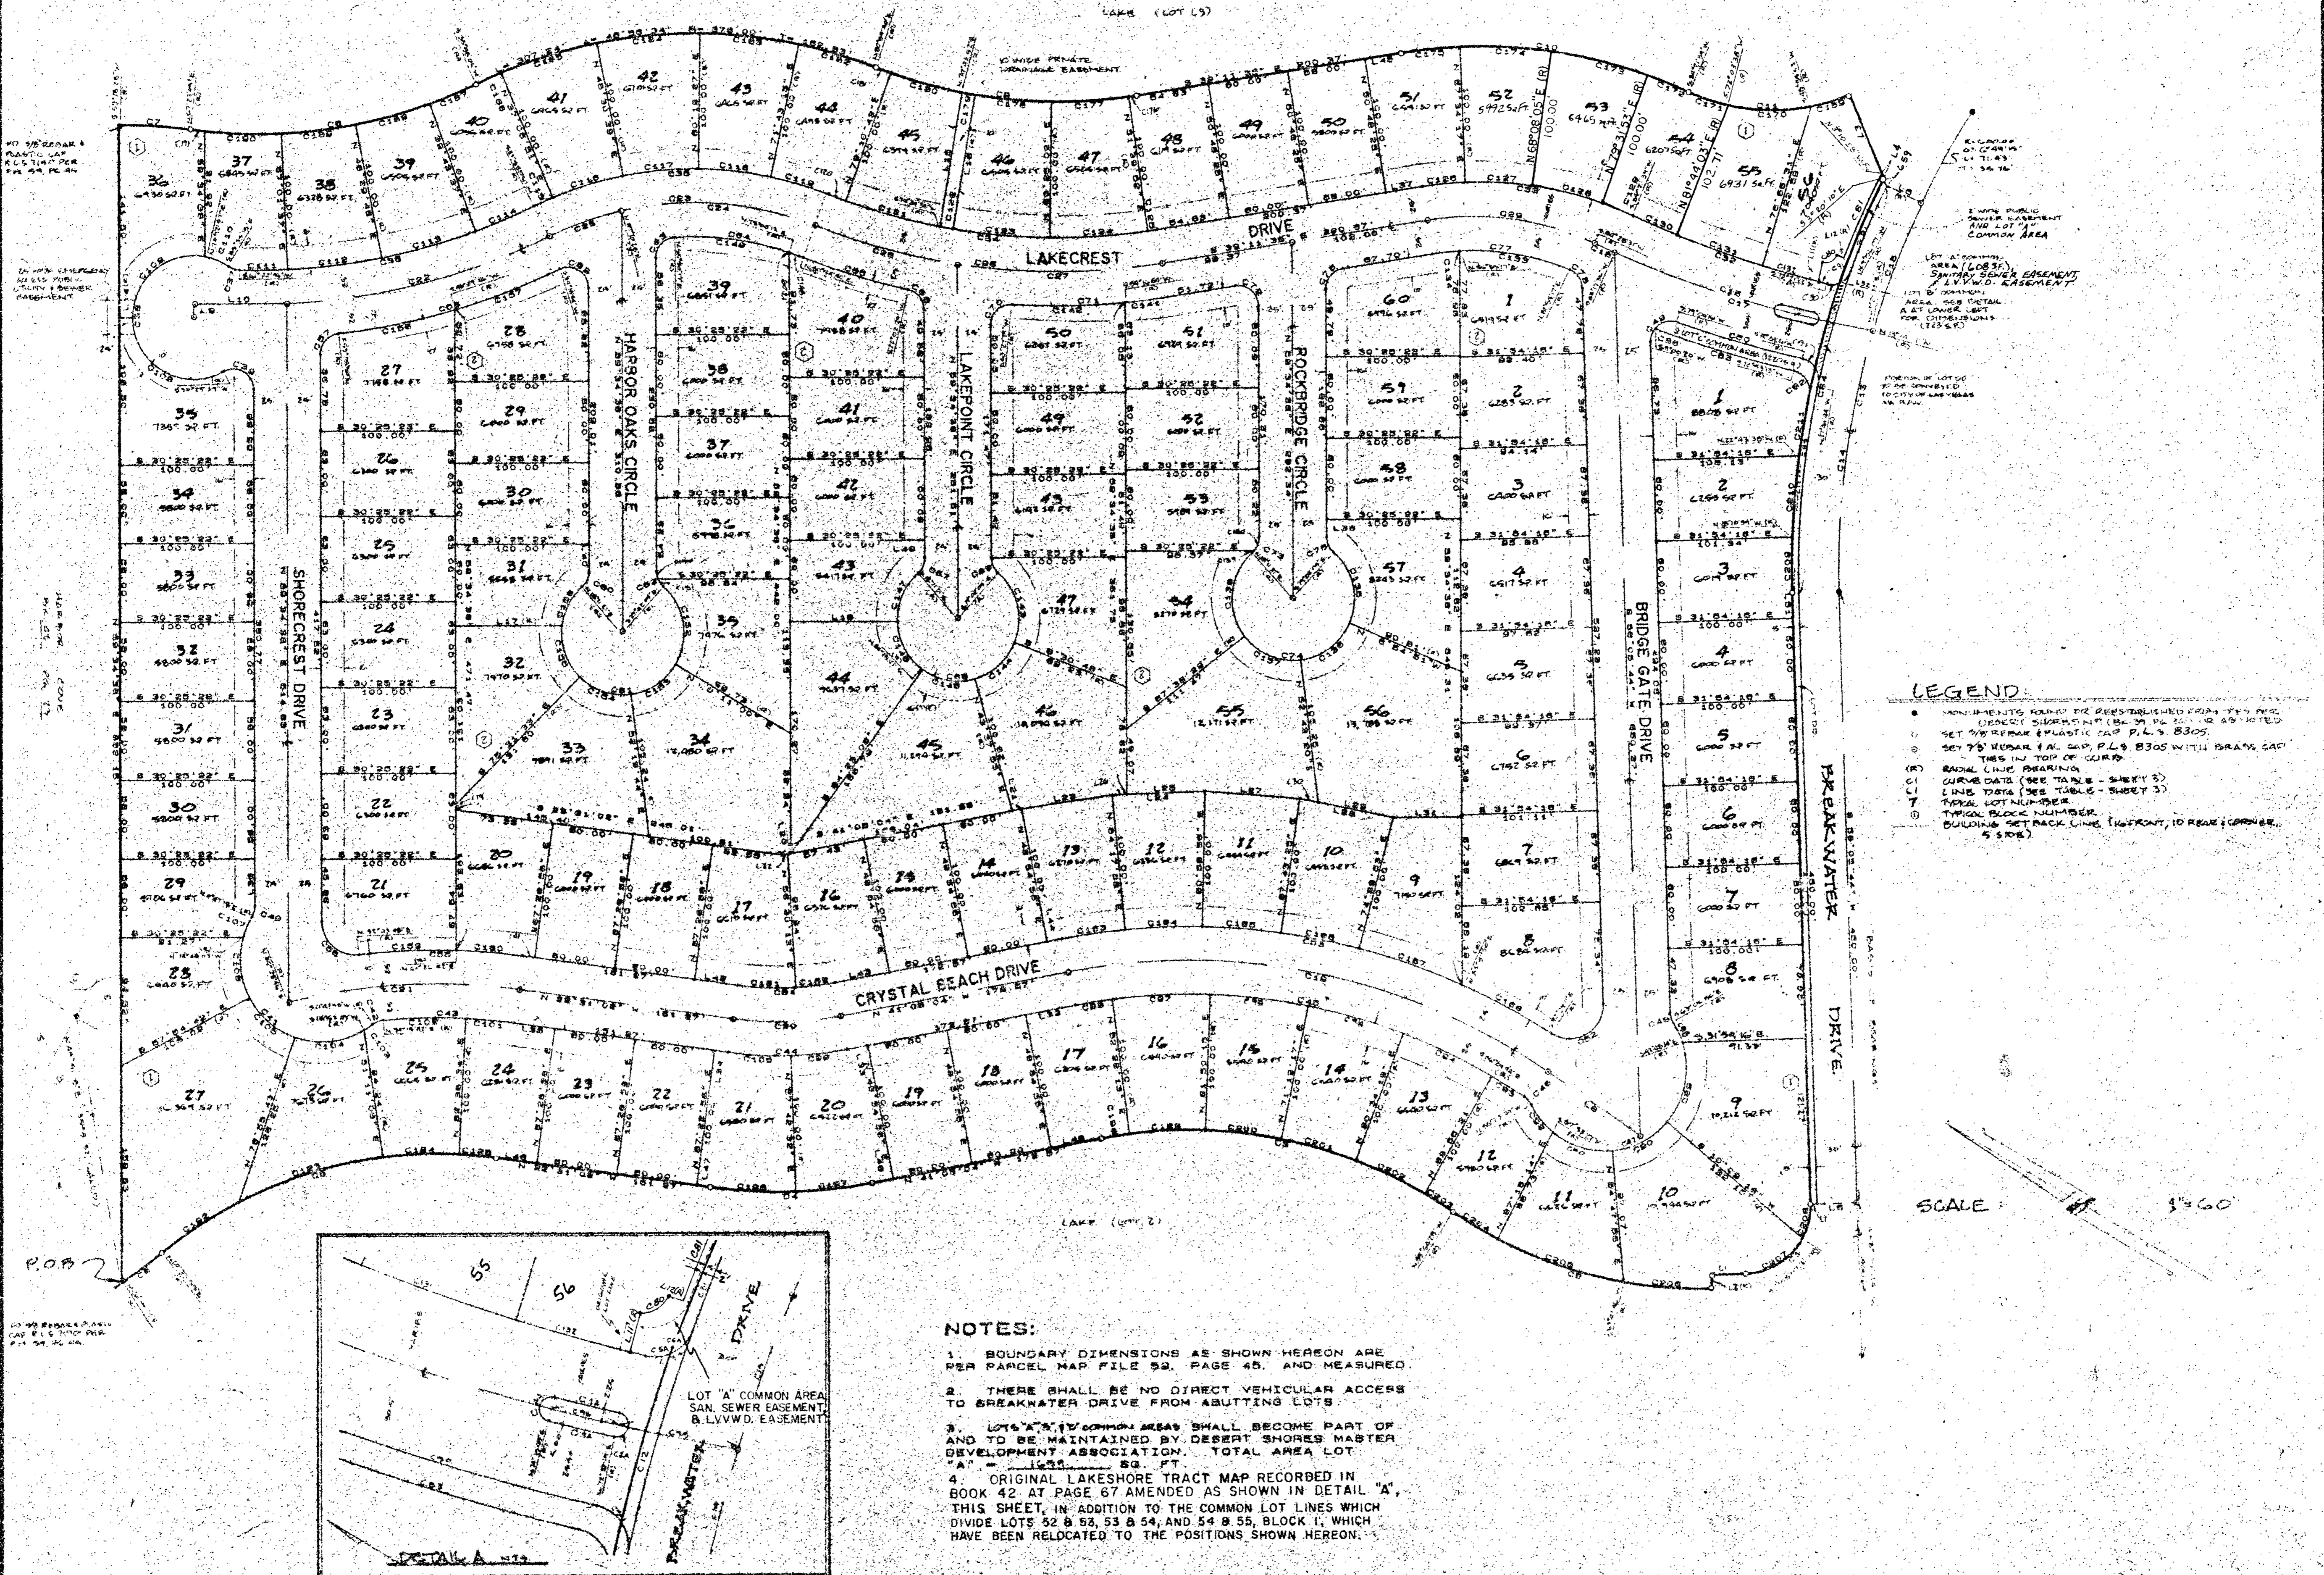

AMENDED LAKESHORE

A DIVISION OF PARCEL 2 OF PARCEL MAP FILE 59, PAGE 45, BEING A PART OF DESERT SHORES No. 1,
LYING IN SECTION 16, T. 20 S., R. 60 E., M.D.B. & M., CITY OF LAS VEGAS, STATE OF NEVADA

1. **LEGEND:**
2. MONUMENTS FOUND OR REESTABLISHED FROM THE PREVIOUS SURVEY (SEE PARCEL MAP FILE 59, PAGE 45)
   - SET BY REPAIR PLASTIC CAP P.L. 8305
   - SET BY REPAIR PLASTIC CAP P.L. 8305 WITH BRASS CAP
   - (R) THIS TO TOP OF CURB
   - (R) RADIAL LINE BEARING
   - (C) CURVE DATA (SEE TABLE - SHEET 3)
   - (L) LINE DATA (SEE TABLE - SHEET 3)
   - (T) TYPICAL LOT NUMBER
   - (B) TYPICAL BLOCK NUMBER
   - (D) BUILDING SETBACK LINE (FRONT, TO REAR CORNER, 5 SIDES)

SCALE: 1" = 30'