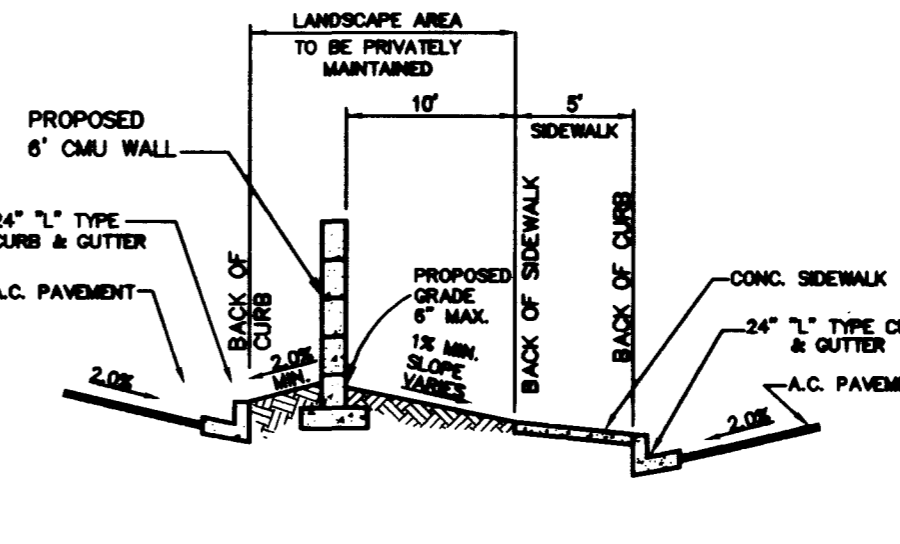

FIRE HYDRANT LOCATION DETAIL
SCALE: NO SCALE

F SECTION
SCALE: NO SCALE

A SECTION
SCALE: NO SCALE

FIRE LANE CURB DETAIL
SCALE: NO SCALE

G SECTION
SCALE: NO SCALE

B SECTION
SCALE: NO SCALE

FIRE LANE SIGNAGE
SCALE: NO SCALE

H SECTION
SCALE: NO SCALE

C SECTION
SCALE: NO SCALE

TYP. ONSITE A.C. PAVEMENT SECTION
SCALE: NO SCALE

D TYPICAL ISLAND SECTION
SCALE: NO SCALE

48\"/>

E 3\"/>

ARCHITECT:
arketset
2162 Winifred Street
Simi Valley, Ca. 93063
(805) 522 3161
FAX (805) 522 3162