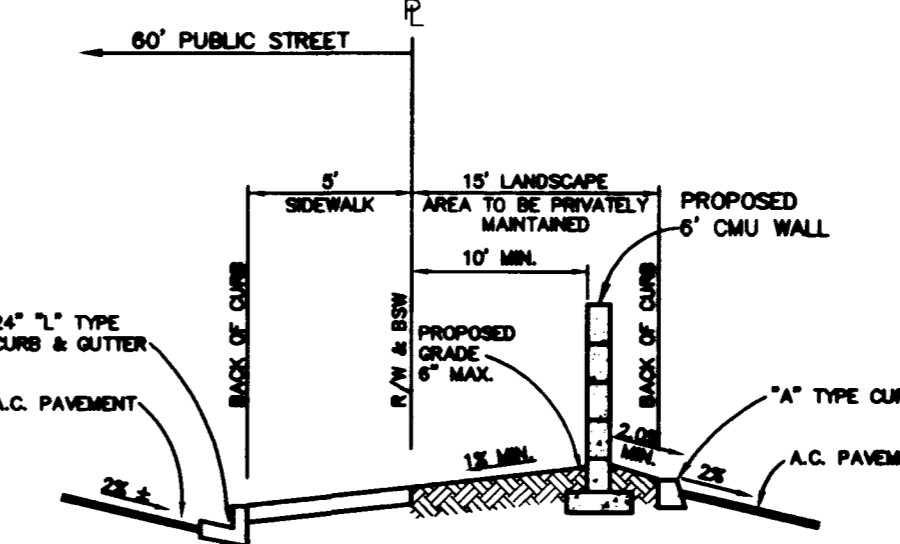

FIRE HYDRANT LOCATION DETAIL
SCALE: NO SCALE

F SECTION
SCALE: NO SCALE

A SECTION
SCALE: NO SCALE

FIRE LANE CURB DETAIL
SCALE: NO SCALE

G SECTION
SCALE: NO SCALE

B SECTION
SCALE: NO SCALE

FIRE LANE SIGNAGE
SCALE: NO SCALE

H SECTION
SCALE: NO SCALE

C SECTION
SCALE: NO SCALE

TYP. ONSITE A.C. PAVEMENT SECTION
SCALE: NO SCALE

D TYPICAL ISLAND SECTION
SCALE: NO SCALE

48\"/>

E 3\"/>

ARCHITECT:
arketset
2162 Winifred Street
Simi Valley, Ca. 93063
(805) 522 3161
FAX (805) 522 3162

ONE SIMPLE CIRCUIT WITH
SWITCH AND LAMP

INSTRUCTIONS
MARKET SET
THIS MARKET SET
CONTAINS ALL THE
NECESSARY PARTS
FOR THE MARKET SET

1. CHECK FOR AMERICAN FLAG
2. CHECK FOR "MADE IN
THE U.S.A." MARK
3. CHECK FOR "MARKET SET"
4. CHECK FOR "MARKET SET"
5. CHECK FOR "MARKET SET"