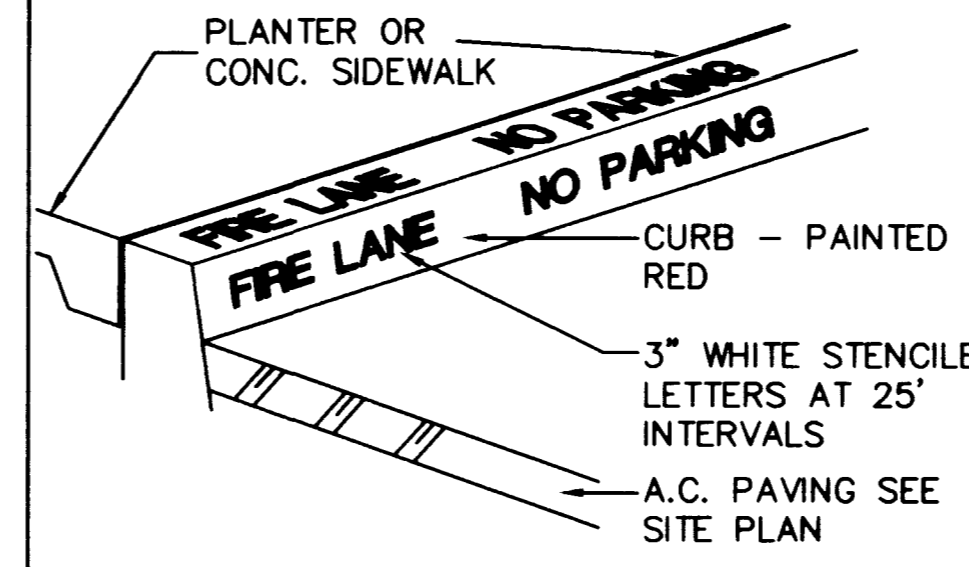

FIRE HYDRANT LOCATION DETAIL
SCALE: NO SCALE

F SECTION
SCALE: NO SCALE

A SECTION
SCALE: NO SCALE

FIRE LANE CURB DETAIL
SCALE: NO SCALE

G SECTION
SCALE: NO SCALE

B SECTION
SCALE: NO SCALE

FIRE LANE SIGNAGE
SCALE: NO SCALE

ONE SIMPLE CIRCUIT WITH
SWITCH AND LAMP

INSTRUCTIONS
MARKET SET
THIS MARKET SET
CONTAINS ALL THE
NECESSARY PARTS
FOR THE MARKET SET

1. CHECK FOR AMERICAN FLAG
2. CHECK FOR "MADE IN
THE U.S.A." MARK
3. CHECK FOR "MARKET SET"
4. CHECK FOR "MARKET SET"
5. CHECK FOR "MARKET SET"