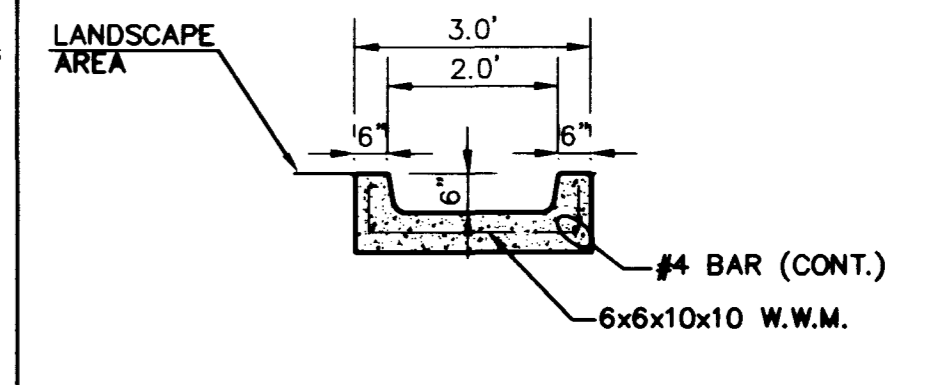

FIRE HYDRANT LOCATION DETAIL
SCALE: NO SCALE

F SECTION
SCALE: NO SCALE

A SECTION
SCALE: NO SCALE

FIRE LANE CURB DETAIL
SCALE: NO SCALE

G SECTION
SCALE: NO SCALE

B SECTION
SCALE: NO SCALE

FIRE LANE SIGNAGE
SCALE: NO SCALE

H SECTION
SCALE: NO SCALE

C SECTION
SCALE: NO SCALE

TYP. ONSITE A.C. PAVEMENT SECTION
SCALE: NO SCALE

D TYPICAL ISLAND SECTION
SCALE: NO SCALE

48\"/>

E 3\"/>

ARCHITECT:
arketset
2162 Winifred Street
Simi Valley, Ca. 93063
(805) 522 3161
FAX (805) 522 3162