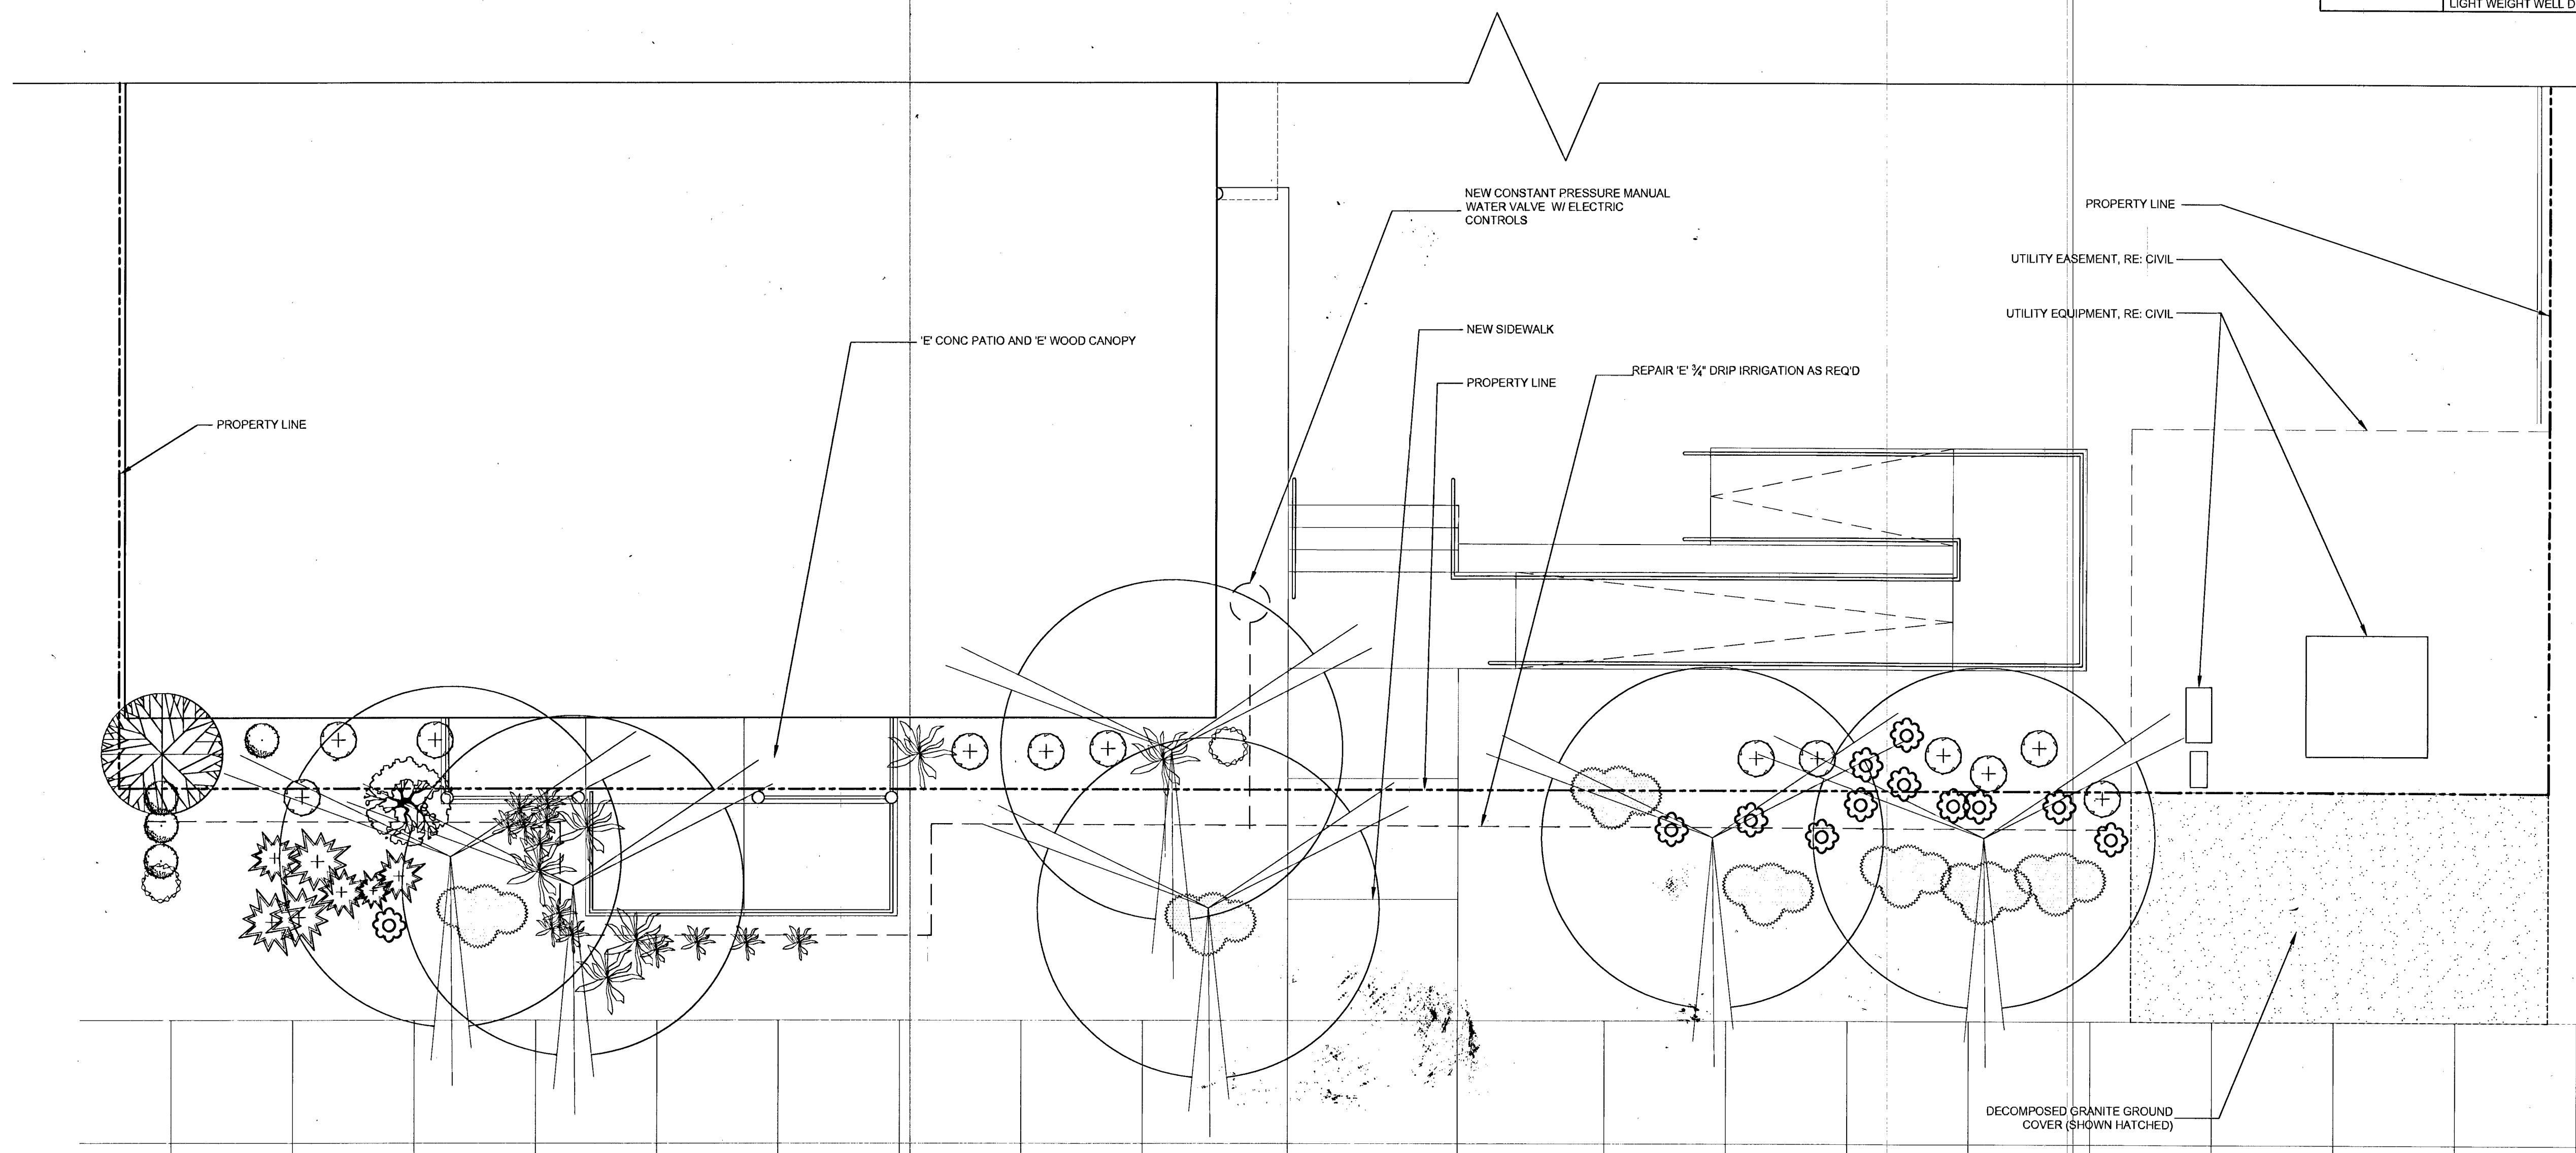

Issues and Revisions		
	PERMIT	8/21/2013
△	REVISION	10/22/2013
△	COLV COMMENTS	11/1/2013
△	REVISION	1/21/2014
△	REVISION	1/31/2014

PLANT SCHEDULE			
SYMBOL	QTY.	BOTANICAL NAME	COMMON NAME
	1	CHILOPSIS LINEARIS	DESERT WILLOW
	1	PINUS ELDARICA	MONDELL PINE
	2	FEUOA SELLIANA	PINEAPPLE GUAVA
	4	LEUCOPHYLLUM FRUTESCENS	TEXAS SAGE
	12	NERIUM OLEANDER	OLEANDER
	1	PARK INSONIA	PALO VELDE (MULTITRUNK)
	6	ACACIA REDOLENS	TRAILING ACACIA
	7	HESPERALOE PARVIFLOIA	YUCCA
	17	AGAVE AMERICANA	CENTURY PLANT
	12	MUHLENBERGIA RIGENS	DEER GRASS
DECOMPOSED GRANITE IN ALL PLANTING AREAS 2" DEPTH (TYP.) UNLESS SPECIFIED OTHER LIGHT WEIGHT WELL DRAINING SOIL			

Consultant:

Project: **THE BUNKHOUSE**
 124 S. 11th Street, Las Vegas, NV 89101
 Drawing: **11TH STREET LANDSCAPE PLAN AND SCHEDULE**

CSPA
 CRAIG SEAN PALACIOS Architect
 702-374-8409
 BUNNYFISH STUDIO
 702-241-9751
 These Documents, as Instruments of Service, are and shall remain the Property of the Design Professional. Do Not Scale These Drawings.

Project No.: 13-0701
 Sheet No.: **L1.01**

H# 52713
 107V 6232
 1/4" = 1'-0" 1